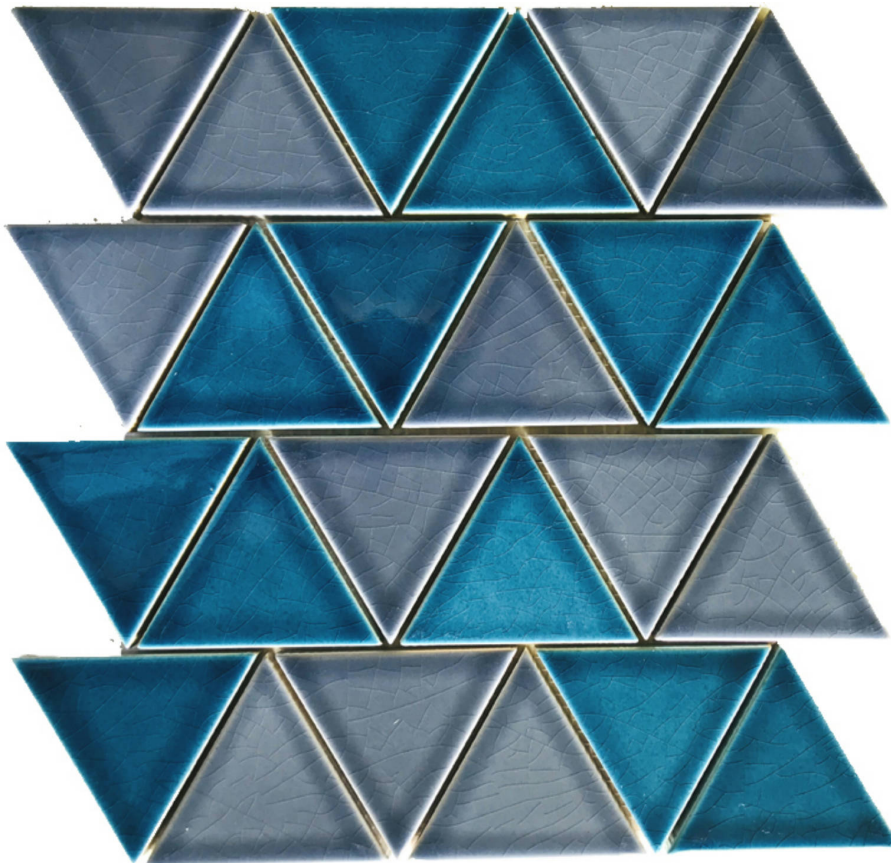

### 3\'' TRIANGULAR GLAZED CERAMIC GREY BLUE MOSAIC

---

Mosaic and Decorative Tile | 11.8"x11.8" | Ceramic

**ROOM SCENES**

**TECHNICAL DATA**

CODE: RVCHAWC047  
NAME: 3" Triangular Glazed Ceramic Grey Blue Mosaic  
SERIES: Chelsea Collection  
SIZE: 11.8"x11.8"  
LOOK: Multi-Look Mosaics  
FAMILY: Mosaic and Decorative Tile  
SUITABLE FOR: Backsplash, Indoor, Shower  
TYPOLOGY: Ceramic  
TYPE OF PIECE: Mosaic  
USE: Wall only