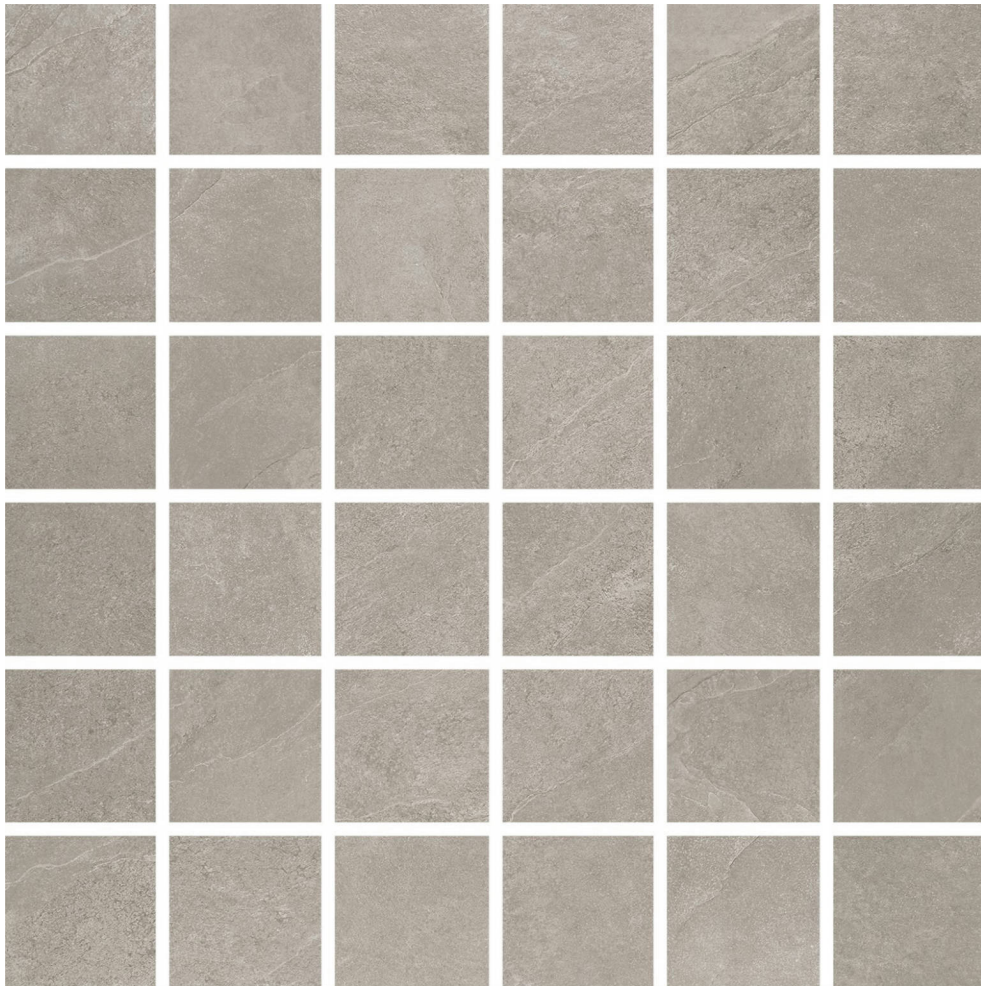

GRAMERCY

KITCHEN AND BATH

PRODUCT

AVALON GREY 2X2 MOSAIC

Tile | 12"x12" | Porcelain

GRAPHIC VARIETY

TECHNICAL DATA

CODE: QUCF-AV-M
NAME: Avalon Grey 2X2 Mosaic
SERIES: California Slate
SIZE: 12"x12"
FINISH: Matt
LOOK: Stone Look
FAMILY: Tile
FROST RESISTANCE: Yes
MOSAIC CHIP SIZE: 2"x2"
STYLE: Contemporary
SUITABLE FOR: Indoor
TYPOLOGY: Porcelain
TYPE OF PIECE: Mosaic
USE: Floor and Wall