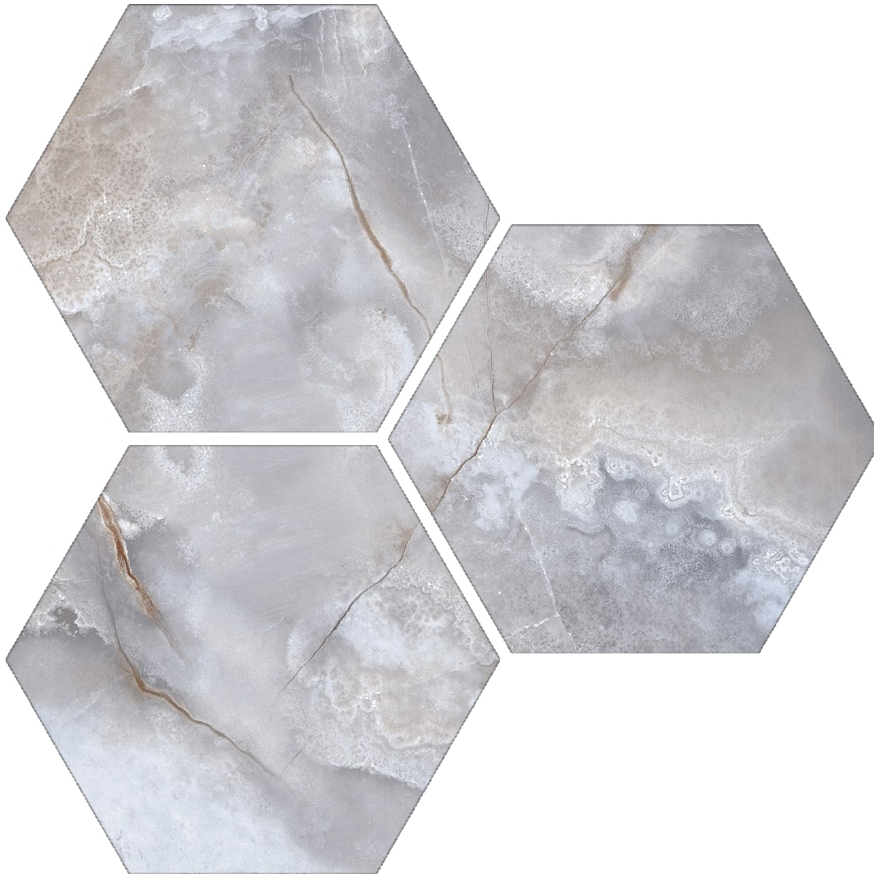

### TREASURE BLUE DREAM ONYX 6" CARVED HEXAGON

---

Tile | 6"x6" | Porcelain

**GRAPHIC VARIETY**

**TECHNICAL DATA**

CODE: QUTS-BL-5C  
NAME: Treasure Blue Dream Onyx 6" Carved Hexagon  
SERIES: Treasure  
SIZE: 6"x6"  
FINISH: Carved  
LOOK: Marble Look  
FAMILY: Tile  
FROST RESISTANCE: Yes  
PEI: 4  
SHADE VARIATION: V4  
STYLE: Contemporary  
SUITABLE FOR: Indoor, Shower, Backsplash  
TYPOLOGY: Porcelain  
TYPE OF PIECE: Field Tile  
USE: Floor and Wall