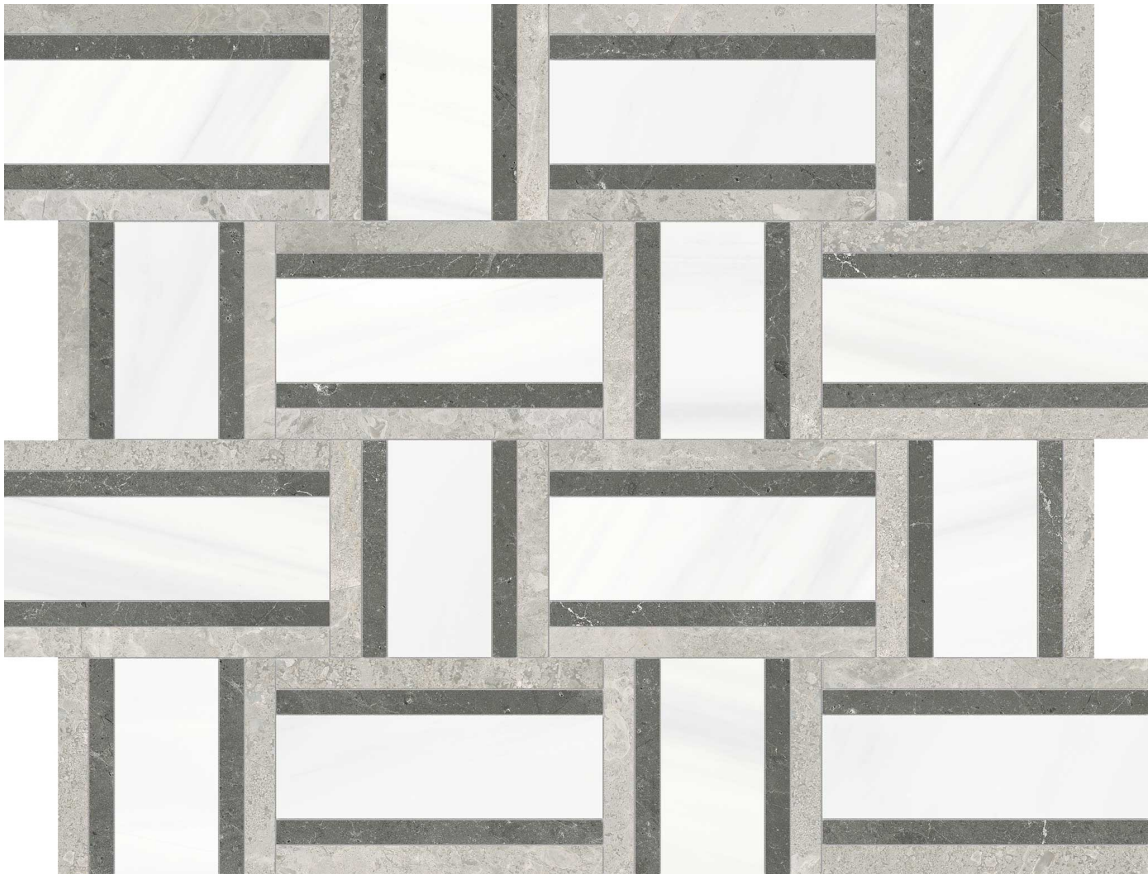

GRAMERCY

KITCHEN AND BATH

PRODUCT

UTOPIO CESTO MIST MOSAIC

Stone | 11.8"x14.75" | Natural Stone

TECHNICAL DATA

CODE: AS5001-04230

NAME: Utopio Cesto Mist Mosaic

SERIES: Utopio

SIZE: 11.8"x14.75"

FINISH: Polished & Honed

FAMILY: Stone

SUITABLE FOR: Indoor|Shower

TPOLOGY: Natural Stone

TYPE OF PIECE: Mosaic

USE: Floor and Wall