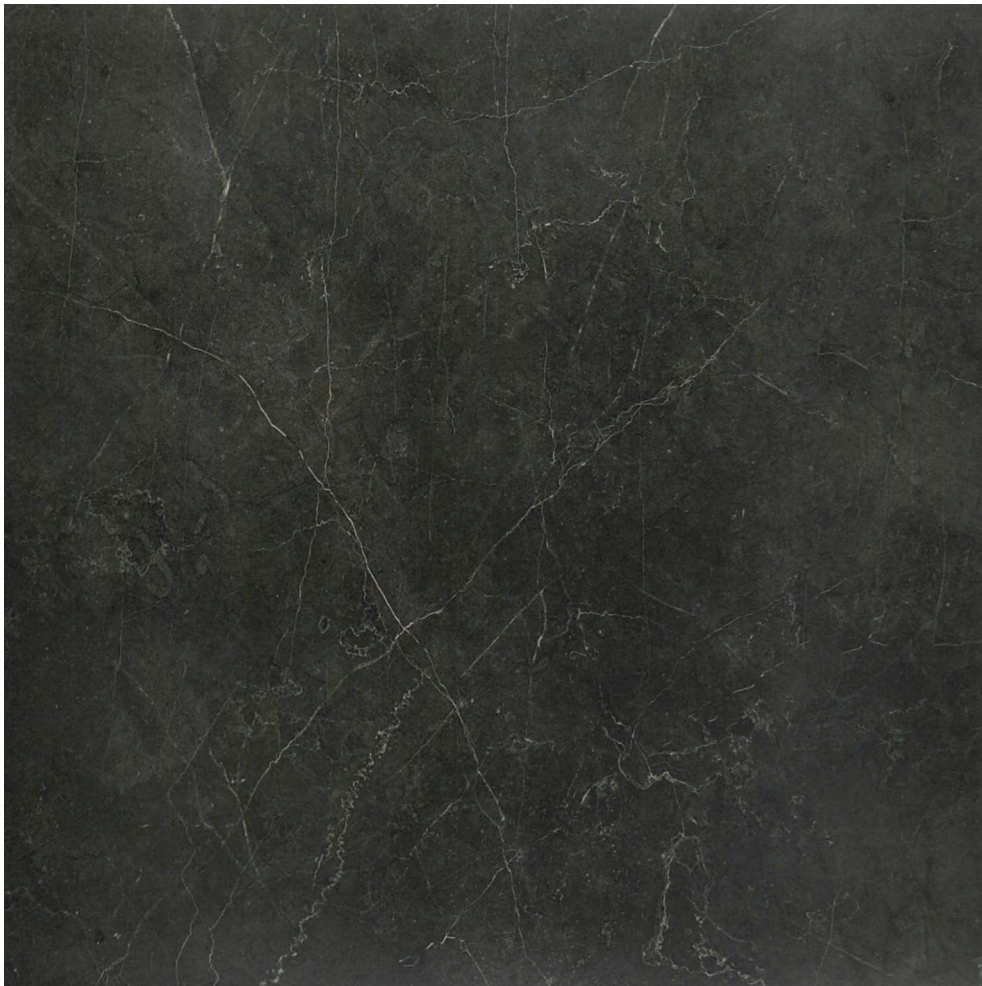

### TIVOLI NERO POLISHED 32X32

---

Tile | 31"x31" | Glazed Porcelain

**GRAPHIC VARIETY**

**TECHNICAL DATA**

CODE: QULX-TI-5PN2  
NAME: Tivoli Nero Polished 32X32  
SERIES: Luxury  
SIZE: 31"x31"  
FINISH: Polished  
LOOK: Marble Look  
EDGE: Rectified  
FAMILY: Tile  
FROST RESISTANCE: Yes  
PEI: 4  
STYLE: Contemporary  
SUITABLE FOR: Indoor|Shower  
TYPOLOGY: Glazed Porcelain  
TYPE OF PIECE: Field Tile  
USE: Floor and Wall