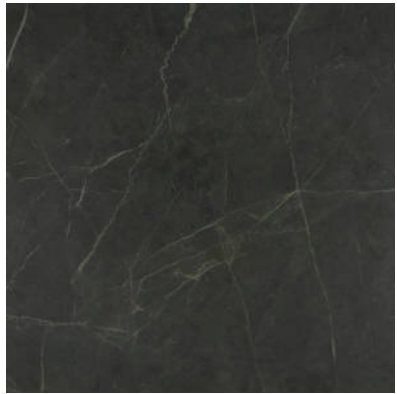

### TIVOLI NERO POLISHED 32X32

---

Tile | 31"x31" | Glazed Porcelain

**GRAPHIC VARIETY**

**TECHNICAL DATA**

CODE: QULX-TI-5PN2  
NAME: Tivoli Nero Polished 32X32  
SERIES: Luxury  
SIZE: 31"x31"  
FINISH: Polished  
LOOK: Marble Look  
EDGE: Rectified  
FAMILY: Tile  
FROST RESISTANCE: Yes  
PEI: 4  
STYLE: Contemporary  
SUITABLE FOR: Indoor|Shower  
TYPOLOGY: Glazed Porcelain  
TYPE OF PIECE: Field Tile  
USE: Floor and Wall