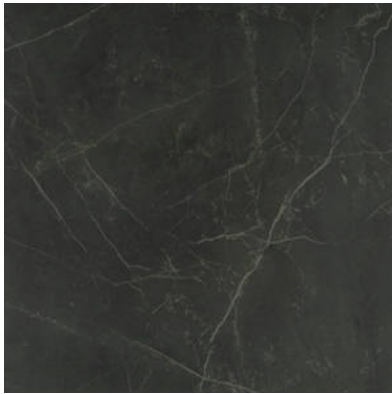

### TIVOLI NERO POLISHED 32X32

---

Tile | 31"x31" | Glazed Porcelain

**GRAPHIC VARIETY**

**TECHNICAL DATA**

CODE: QULX-TI-5PN2  
NAME: Tivoli Nero Polished 32X32  
SERIES: Luxury  
SIZE: 31"x31"  
FINISH: Polished  
LOOK: Marble Look  
EDGE: Rectified  
FAMILY: Tile  
FROST RESISTANCE: Yes  
PEI: 4  
STYLE: Contemporary  
SUITABLE FOR: Indoor|Shower  
TYPOLOGY: Glazed Porcelain  
TYPE OF PIECE: Field Tile  
USE: Floor and Wall