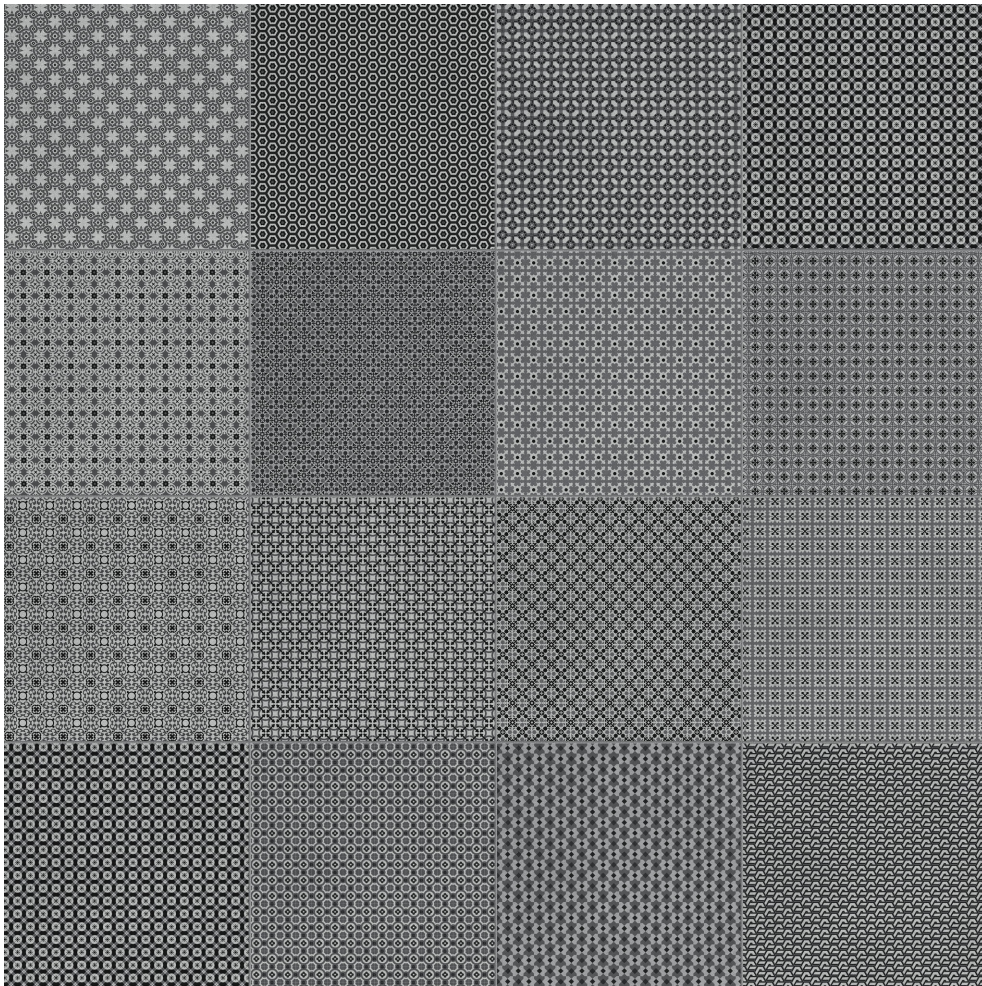

GRAMERCY

KITCHEN AND BATH

PRODUCT

TAPESTRI 8X8 SILK BLEND

Tile | 8"x8" | Pressed Glazed Porcelain

TECHNICAL DATA

CODE: AC4500-09790

NAME: Tapestri 8x8 Silk Blend

SERIES: Tapestri

SIZE: 8"x8"

FINISH: Matte

LOOK: Multi-Look Mosaics

BREAKING STRENGTH (APH): $\geq 310 \geq 1300$

CHEMICAL RESISTANCE (APH): CLASS A

DCOF (APH): ≥ 0.55

FAMILY: Tile

FROST RESISTANCE: Yes

PEI: 4

SHADE VARIATION: V2-V4

SUITABLE FOR: Indoor| Outdoor

TPOLOGY: Pressed Glazed Porcelain

THICKNESS (APH): 9mm

TYPE OF PIECE: Field Tile

USE: Floor and Wall