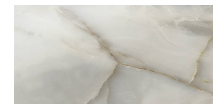

**Charmed Beige Polished 24x48**  
24"x48" | Porcelain

**Magical Dark Grey Polished 24x48**  
24"x48" | Porcelain

**Intrigue Ivory Polished 24x48**  
24"x48" | Porcelain

**Intrigue Ivory Polished 12x24**  
12"x24" | Porcelain

**Rendezvous White Polished 12x24**  
12"x24" | Porcelain

**Rendezvous White Matte 12x24**  
12"x24" | Porcelain

**Magical Dark Grey Polished 12x24**  
12"x24" | Porcelain

**Charmed Beige Matte 12x24**  
12"x24" | Porcelain