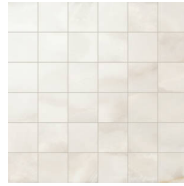

**Charmed Beige Polished 3x24 Bullnose**  
3"x24" | Porcelain

**Magical Dark Grey Matte 3x24 Bullnose**  
3"x24" | Porcelain

**Intrigue Ivory Polished 3x24 Bullnose**  
3"x24" | Porcelain

**Charmed Beige Polished 3x12**  
3"x12" | Porcelain

**Rendezvous White Polished 3x12**  
3"x12" | Porcelain

**Intrigue Ivory Polished 3x12**  
3"x12" | Porcelain

**Magical Dark Grey Polished 3x12**  
3"x12" | Porcelain

**Intrigue Ivory Matte 2x2 Mosaic**  
12"x12" | Porcelain