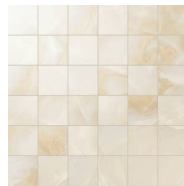

**Rendezvous White Polished 3x12**  
3"x12" | Porcelain

**Intrigue Ivory Polished 3x12**  
3"x12" | Porcelain

**Magical Dark Grey Polished 3x12**  
3"x12" | Porcelain

**Intrigue Ivory Matte 2x2 Mosaic**  
12"x12" | Porcelain

**Rendezvous White Matte 2x2 Mosaic**  
12"x12" | Porcelain

**Magical Dark Grey Matte 2x2 Mosaic**  
12"x12" | Porcelain

**Charmed Beige Matte 2x2 Mosaic**  
12"x12" | Porcelain

**ROOM SCENES**

Size	Product type	BOX			PALLET		
		pcs	sqft	lb	boxes	sqft	lb
24"x48"							
12"x24"							
3"x24"							
3"x12"							
12"x12"							