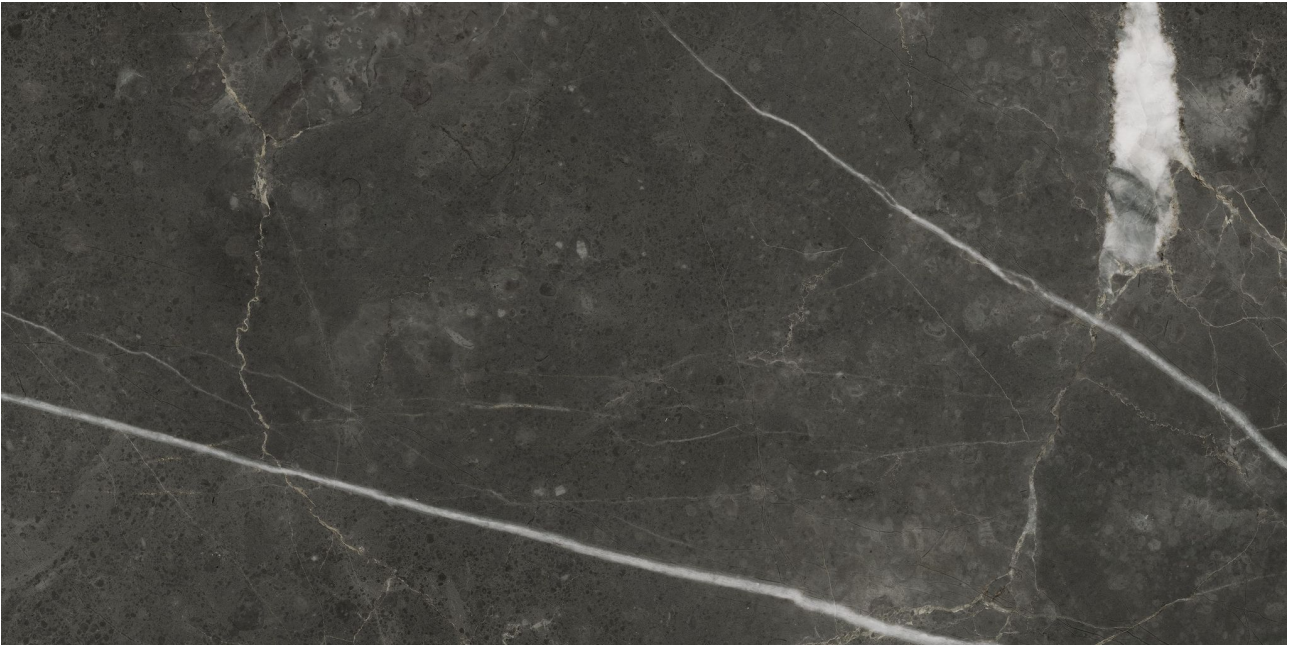

### FLORENCE 12X24F CARBON TEXTURE

---

Tile | 12"x24" | Glazed Porcelain

**GRAPHIC VARIETY**

**TECHNICAL DATA**

CODE: QUFC-CA-2T  
NAME: Florence 12X24F Carbon Texture  
SERIES: Florence  
SIZE: 12"x24"  
FINISH: Texture  
LOOK: Marble Look  
BREAKING STRENGTH (APH): >350 - >1600  
CHEMICAL RESISTANCE (APH): CLASS A  
DCOF (APH): MATTE  $\geq 0.60$   
FAMILY: Tile  
FROST RESISTANCE: Yes  
PEI: 4  
R VALUE (APH): MATTE R10  
SHADE VARIATION: V3  
STAIN RESISTANCE (APH): CLASS A & 5  
STYLE: Contemporary  
SUITABLE FOR: Indoor, Outdoor, Pool, Backsplash, Shower  
TYPOLOGY: Glazed Porcelain  
THICKNESS (APH): 8.4 mm  
TYPE OF PIECE: Field Tile  
USE: Floor and Wall