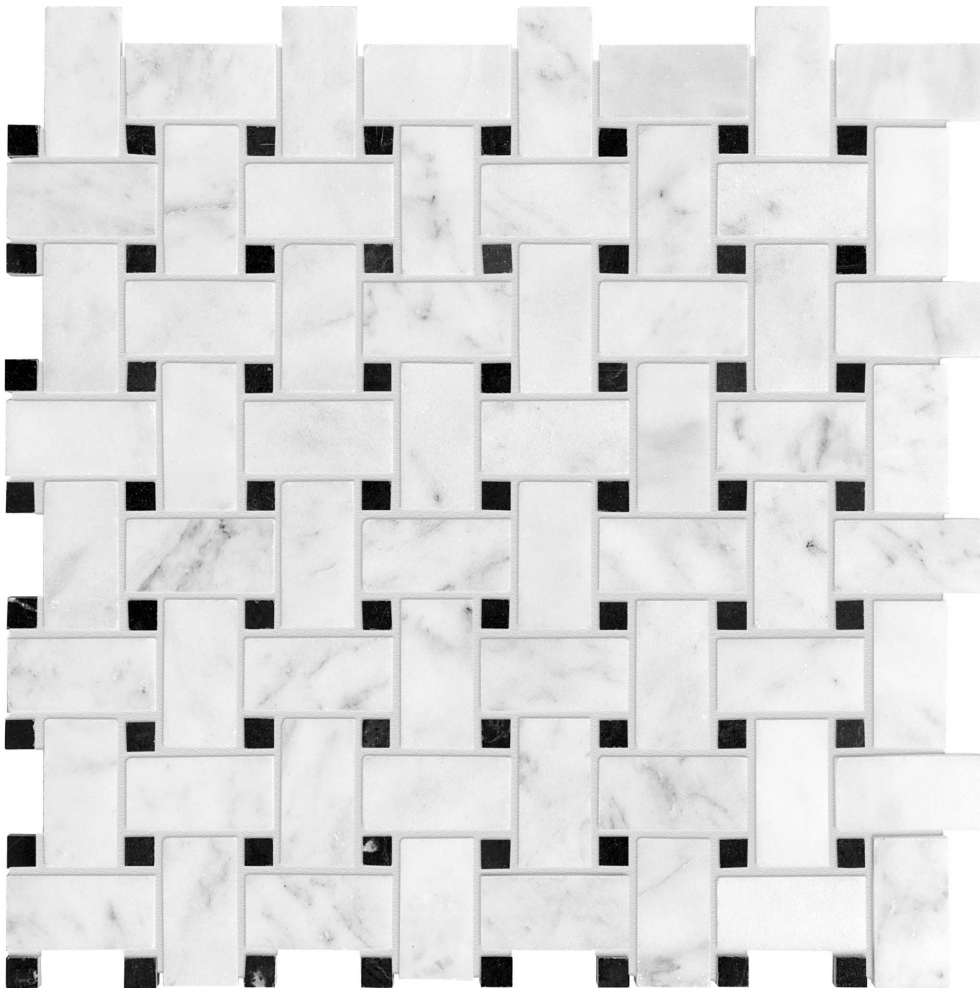

### BIANCO VENATINO BASKETWEAVE POLISHED MOSAIC

---

Stone | 12"x12" | Marble

**TECHNICAL DATA**

CODE: AS5001-00250

NAME: Bianco Venatino Basketweave Polished Mosaic

SERIES: Bianco Venatino

SIZE: 12"x12"

FINISH: Polished

FAMILY: Stone

SUITABLE FOR: Indoor|Shower

TPOLOGY: Marble

TYPE OF PIECE: Mosaic

USE: Floor and Wall

NOTES: Sheet size shown is approximate. Actual dimensions refer to individual mosaic chips.