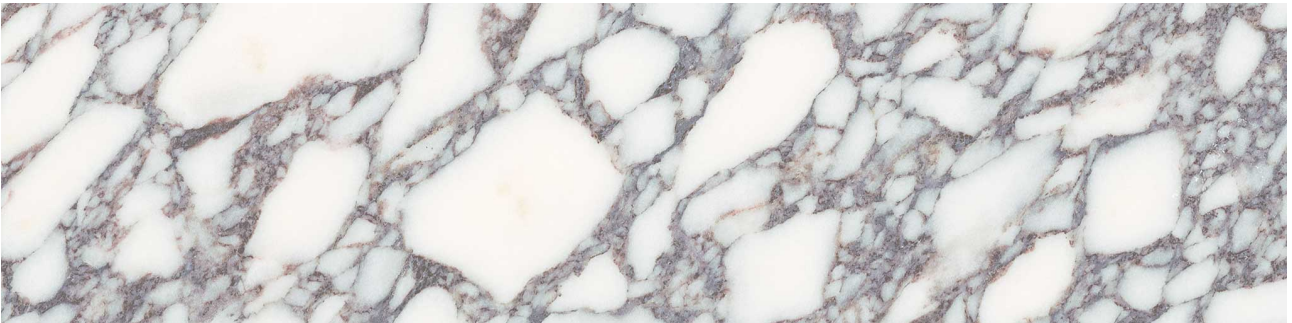

### VIOLA ROCCIA 3X12

---

Stone | 3"x12" | Marble

**TECHNICAL DATA**

CODE: AS5000-05640

NAME: Viola Roccia 3x12

SERIES: Viola Roccia

SIZE: 3"x12"

FINISH: Honed

EDGE: Straight Edge

FAMILY: Stone

SUITABLE FOR: Indoor|Shower

TYPOLOGY: Marble

TYPE OF PIECE: Field Tile

USE: Floor and Wall

**PACKING**