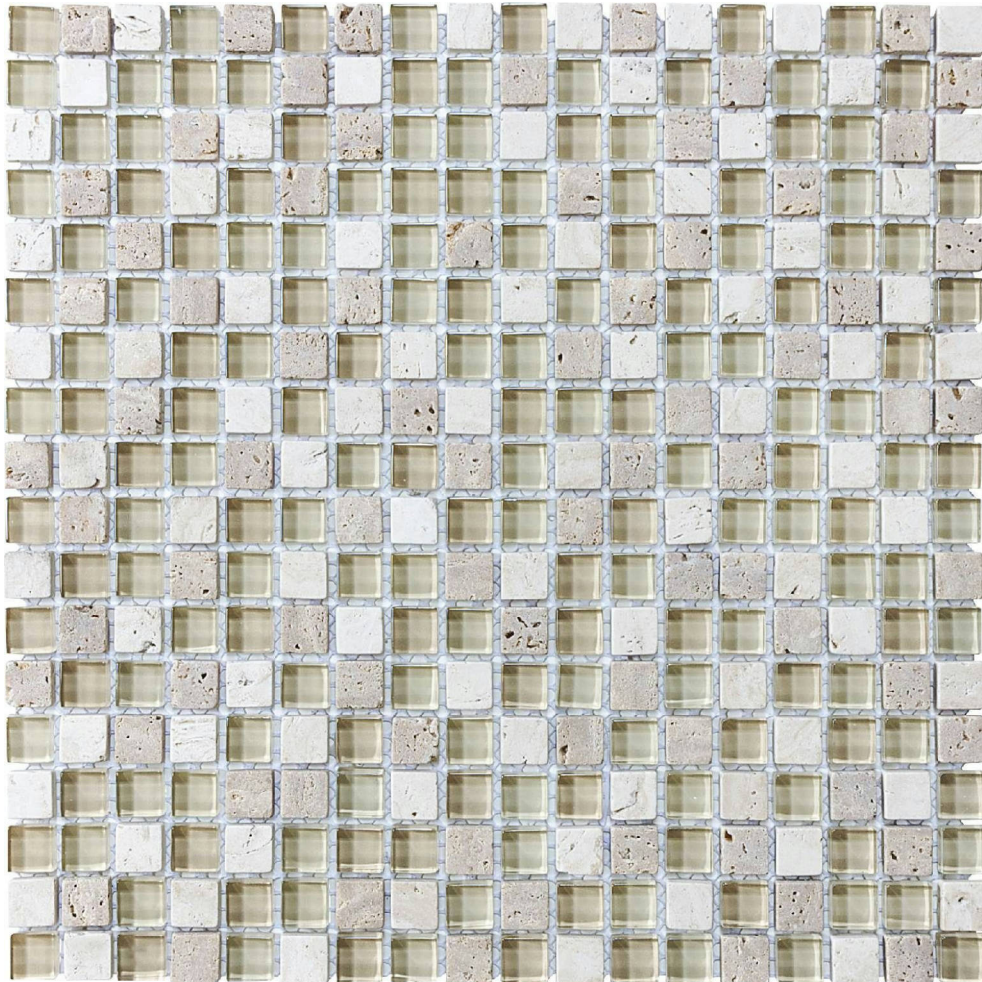

GRAMERCY

KITCHEN AND BATH

PRODUCT

5/8X5/8 CREME BRULEE MOSAIC

Mosaic and Decorative Tile | 12"x12" | Mixed Materials

TECHNICAL DATA

CODE: AC35-006
NAME: 5/8X5/8 Creme Brulee Mosaic
SERIES: Bliss
SIZE: 12"x12"
FINISH: Matt
LOOK: Multi-Look Mosaics
FAMILY: Mosaic and Decorative Tile
SUITABLE FOR: Indoor
TYPOLOGY: Mixed Materials
TYPE OF PIECE: Mosaic
USE: Floor and Wall
NOTES: Number Of Rows Per Sheet = 18