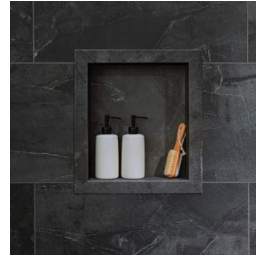

GRAMERCY

KITCHEN AND BATH

SERIES

CRACKED SLATE PLUS

Stone Look | | SPC

PRODUCTS

Cracked Slate Shower Wall Kit 36x60x78
36"x60"x78" | SPC

Cracked Slate Shower Wall Kit 32x60x78
32"x60"x78" | SPC

Cracked Slate Shower Wall Kit 30x60x78
30"x60"x78" | SPC

Cracked Slate Shower Wall Kit 36x36x78
36"x36"x78" | SPC

Cracked Slate Shower Bench 26x18.63x3
26"x18.63"x3" | SPC

Cracked Slate Niche 14.5x12 inside
14.5"x12"x2" | SPC

Cracked Slate Shower Shelf 14.56x7.12x2
14.5"x12"x2" | SPC

ROOM SCENES

Size	Product type	BOX			PALLET		
		pcs	sqft	lb	boxes	sqft	lb
36"x60"x78"							
32"x60"x78"							
30"x60"x78"							
36"x36"x78"							
26"x18.63"x3"							
14.5"x12"x2"							