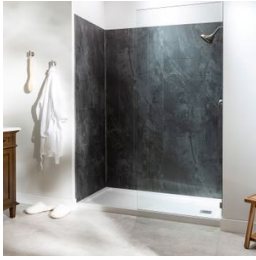

GRAMERCY

KITCHEN AND BATH

SERIES

CRACKED SLATE PLUS

Stone Look | | SPC

PRODUCTS

Cracked Slate Shower Wall Kit 36x60x78
36"x60"x78" | SPC

Cracked Slate Shower Wall Kit 32x60x78
32"x60"x78" | SPC

Cracked Slate Shower Wall Kit 30x60x78
30"x60"x78" | SPC

Cracked Slate Shower Wall Kit 36x36x78
36"x36"x78" | SPC

Cracked Slate Shower Bench 26x18.63x3
26"x18.63"x3" | SPC

Cracked Slate Niche 14.5x12 inside
14.5"x12"x2" | SPC

Cracked Slate Shower Shelf 14.56x7.12x2
14.5"x12"x2" | SPC

ROOM SCENES

Size	Product type	BOX			PALLET		
		pcs	sqft	lb	boxes	sqft	lb
36"x60"x78"							
32"x60"x78"							
30"x60"x78"							
36"x36"x78"							
26"x18.63"x3"							
14.5"x12"x2"							