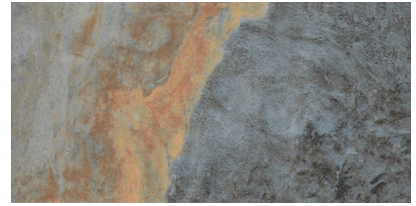

### VERMONT SLATE

---

Slate Stone Look | | Porcelain

**PRODUCTS**

**Copper 12x24**  
12"x24" | Porcelain

**Jade 12x24**  
12"x24" | Porcelain

**Sky 12x24**  
12"x24" | Porcelain

**Volcano 12x24**  
12"x24" | Porcelain