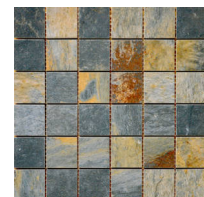

Volcano 2x2 Mosaic
12"x12" | Porcelain