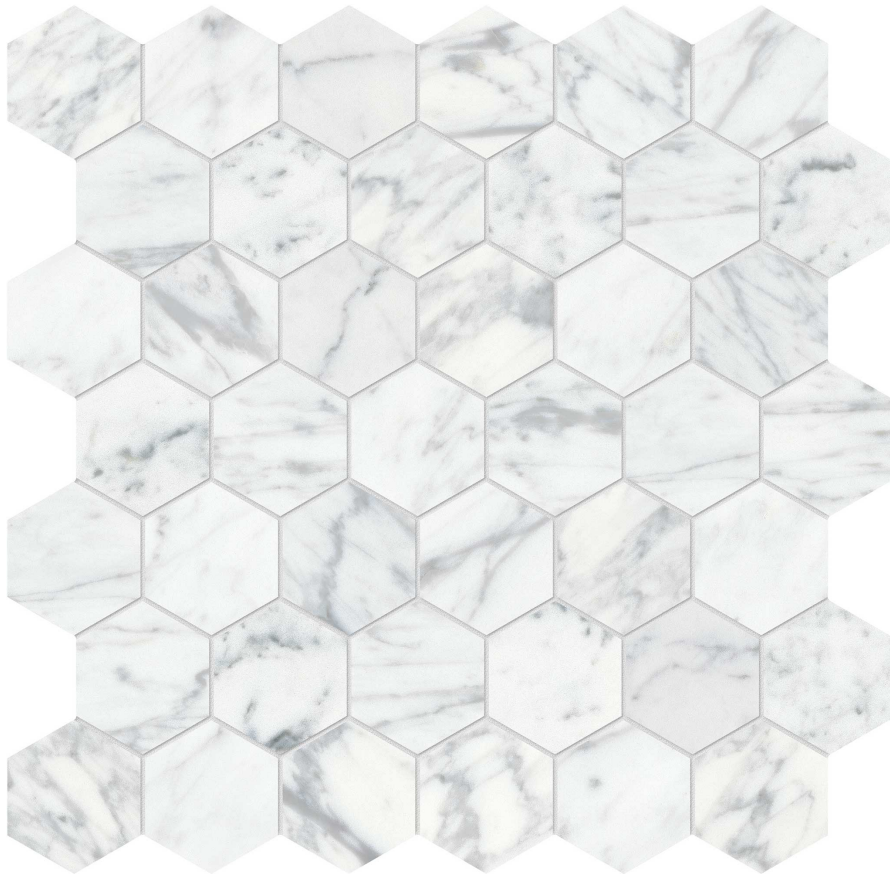

### VIRTUE BIANCO 2 HEXAGON MOSAIC

---

Stone | 12"x12" | Marble

**TECHNICAL DATA**

CODE: AS5001-02770

NAME: Virtue Bianco 2 Hexagon Mosaic

SERIES: Virtue Bianco

SIZE: 12"x12"

FINISH: Honed

FAMILY: Stone

MOSAIC CHIP SIZE: 2"x2"

SUITABLE FOR: Indoor|Shower

TYPOLOGY: Marble

TYPE OF PIECE: Mosaic

USE: Floor and Wall

NOTES: Sheet size shown is approximate. Actual dimensions refer to individual mosaic chips.