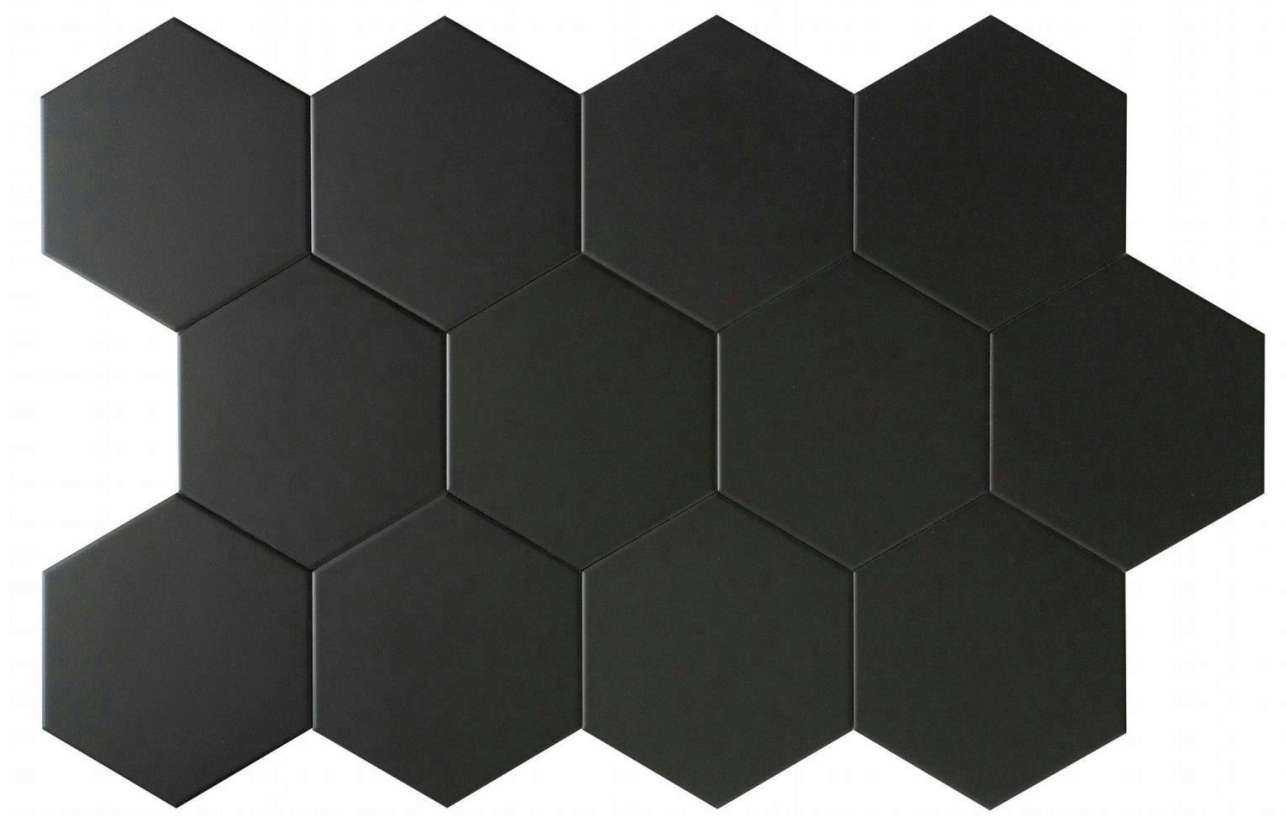

GRAMERCY

KITCHEN AND BATH

PRODUCT

VIDA 5.5X6.3" BLACK HEXAGON

Tile | 5.5"x6.3" | Porcelain

DETAILS

ROOM SCENES

TECHNICAL DATA

CODE: QUVI-BL-1
NAME: Vida 5.5X6.3" Black Hexagon
SERIES: Vida
SIZE: 5.5"x6.3"
FINISH: Matt
LOOK: Mono-Color
FAMILY: Tile
FROST RESISTANCE: Yes
PEI: 3
SHADE VARIATION: V1
STYLE: Contemporary
SUITABLE FOR: Indoor|Outdoor|Pool|Shower
TYPOLOGY: Porcelain
TYPE OF PIECE: Field Tile
USE: Floor and Wall