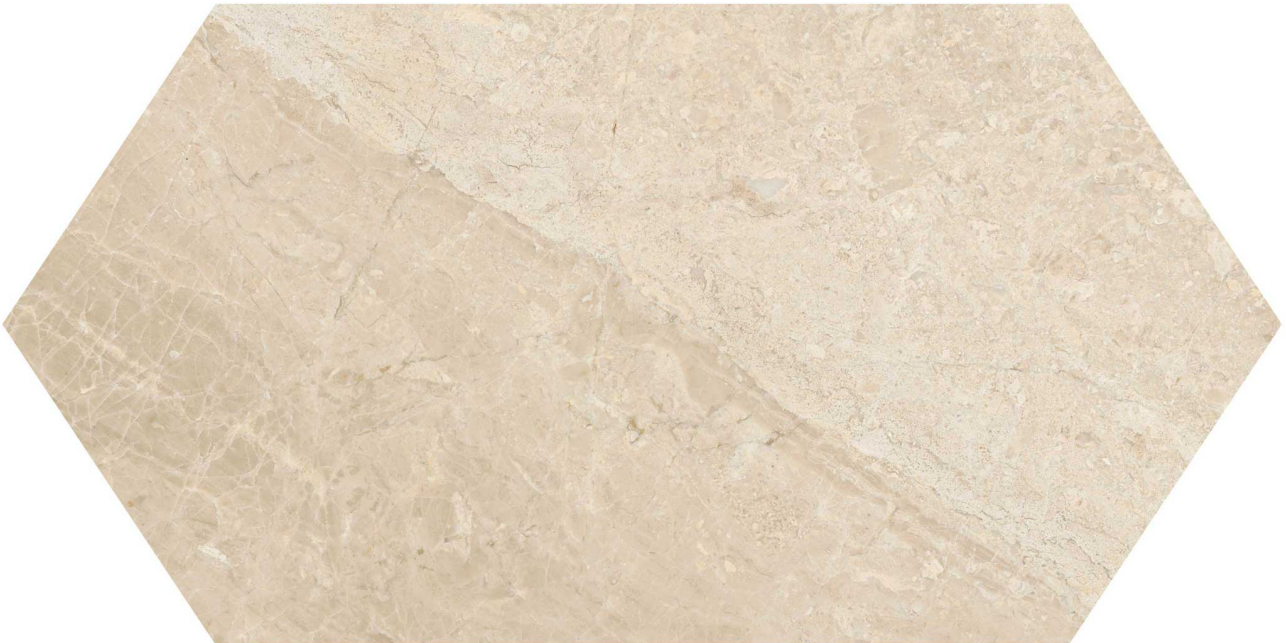

### IMPERO REALE 24 HONED PICKET

---

Stone | 12"x20" | Marble

**TECHNICAL DATA**

CODE: AS5000-03850  
NAME: Impero Reale 24 Honed Picket  
SERIES: Impero Reale  
SIZE: 12"x20"  
FINISH: Honed  
EDGE: Straight Edge  
FAMILY: Stone  
SUITABLE FOR: Indoor|Shower  
TYPOLOGY: Marble  
TYPE OF PIECE: Field Tile  
USE: Floor and Wall