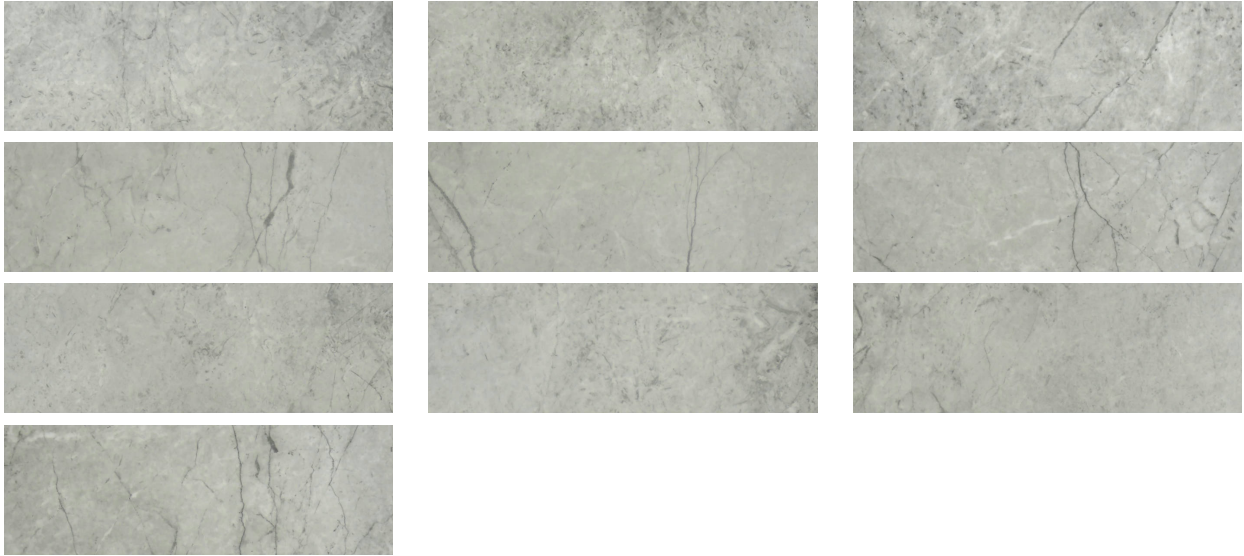

### ROMA ARGENTO POLISHED 4X12

---

Tile | 4"x12" | Glazed Porcelain

**GRAPHIC VARIETY**

**TECHNICAL DATA**

CODE: QULX-RO-1P  
NAME: Roma Argento Polished 4X12  
SERIES: Luxury  
SIZE: 4"x12"  
FINISH: Polished  
LOOK: Marble Look  
EDGE: Rectified  
FAMILY: Tile  
FROST RESISTANCE: Yes  
PEI: 4  
STYLE: Contemporary  
SUITABLE FOR: Backsplash,Indoor,Shower  
TYPOLOGY: Glazed Porcelain  
TYPE OF PIECE: Field Tile  
USE: Floor and Wall