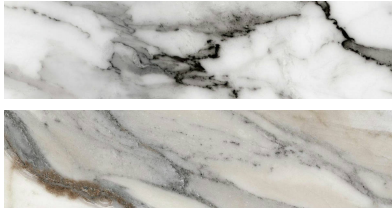

### 3X12 POLISHED ALLURE BLUE

---

Tile | 3"x12" | Porcelain

**GRAPHIC VARIETY**

**TECHNICAL DATA**

**CODE:** QUMY-AL-3P

**NAME:** 3X12 Polished Allure Blue

**SERIES:** Mystique