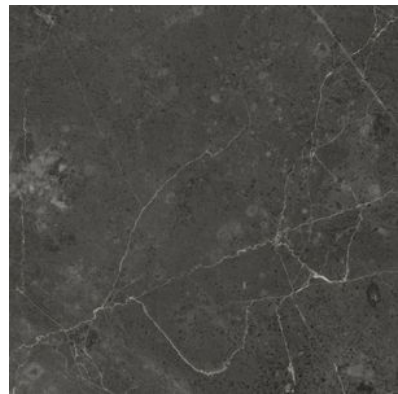

### FLORENCE 20X20F CARBON MATTE

---

Tile | 20"x20" | Glazed Porcelain

**GRAPHIC VARIETY**

**TECHNICAL DATA**

CODE: QUFC-CA-3  
NAME: Florence 20X20F Carbon Matte  
SERIES: Florence  
SIZE: 20"x20"  
FINISH: Matt  
LOOK: Marble Look  
BREAKING STRENGTH (APH): >350 - >1600  
CHEMICAL RESISTANCE (APH): CLASS A  
DCOF (APH): MATTE  $\geq 0.60$   
FAMILY: Tile  
FROST RESISTANCE: Yes  
PEI: 4  
R VALUE (APH): MATTE R10  
SHADE VARIATION: V3  
STAIN RESISTANCE (APH): CLASS A & 5  
STYLE: Contemporary  
SUITABLE FOR: Indoor, Outdoor, Pool, Backsplash, Shower  
TYPOLOGY: Glazed Porcelain  
THICKNESS (APH): 8.5 mm  
TYPE OF PIECE: Field Tile  
USE: Floor and Wall