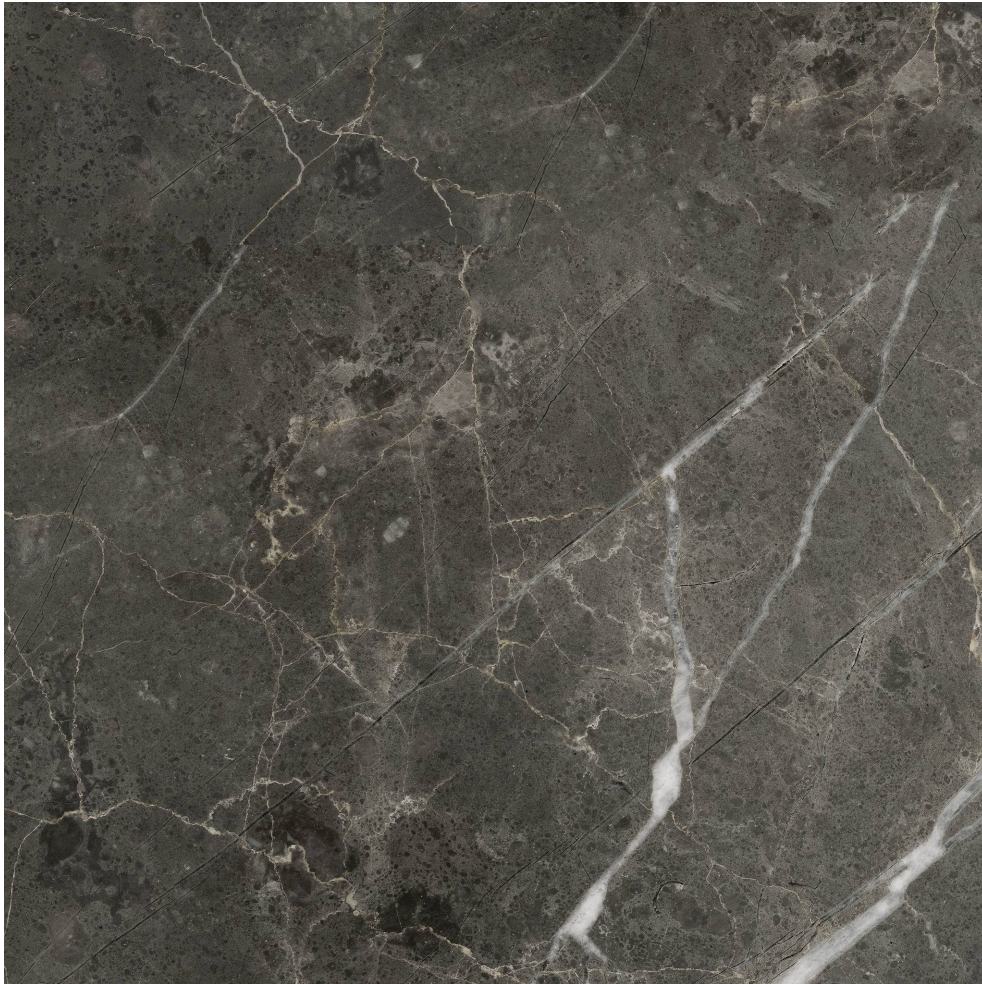

### FLORENCE 20X20F CARBON MATTE

---

Tile | 20"x20" | Glazed Porcelain

**GRAPHIC VARIETY**

**TECHNICAL DATA**

CODE: QUFC-CA-3  
NAME: Florence 20X20F Carbon Matte  
SERIES: Florence  
SIZE: 20"x20"  
FINISH: Matt  
LOOK: Marble Look  
BREAKING STRENGTH (APH): >350 - >1600  
CHEMICAL RESISTANCE (APH): CLASS A  
DCOF (APH): MATTE  $\geq 0.60$   
FAMILY: Tile  
FROST RESISTANCE: Yes  
PEI: 4  
R VALUE (APH): MATTE R10  
SHADE VARIATION: V3  
STAIN RESISTANCE (APH): CLASS A & 5  
STYLE: Contemporary  
SUITABLE FOR: Indoor, Outdoor, Pool, Backsplash, Shower  
TYPOLOGY: Glazed Porcelain  
THICKNESS (APH): 8.5 mm  
TYPE OF PIECE: Field Tile  
USE: Floor and Wall