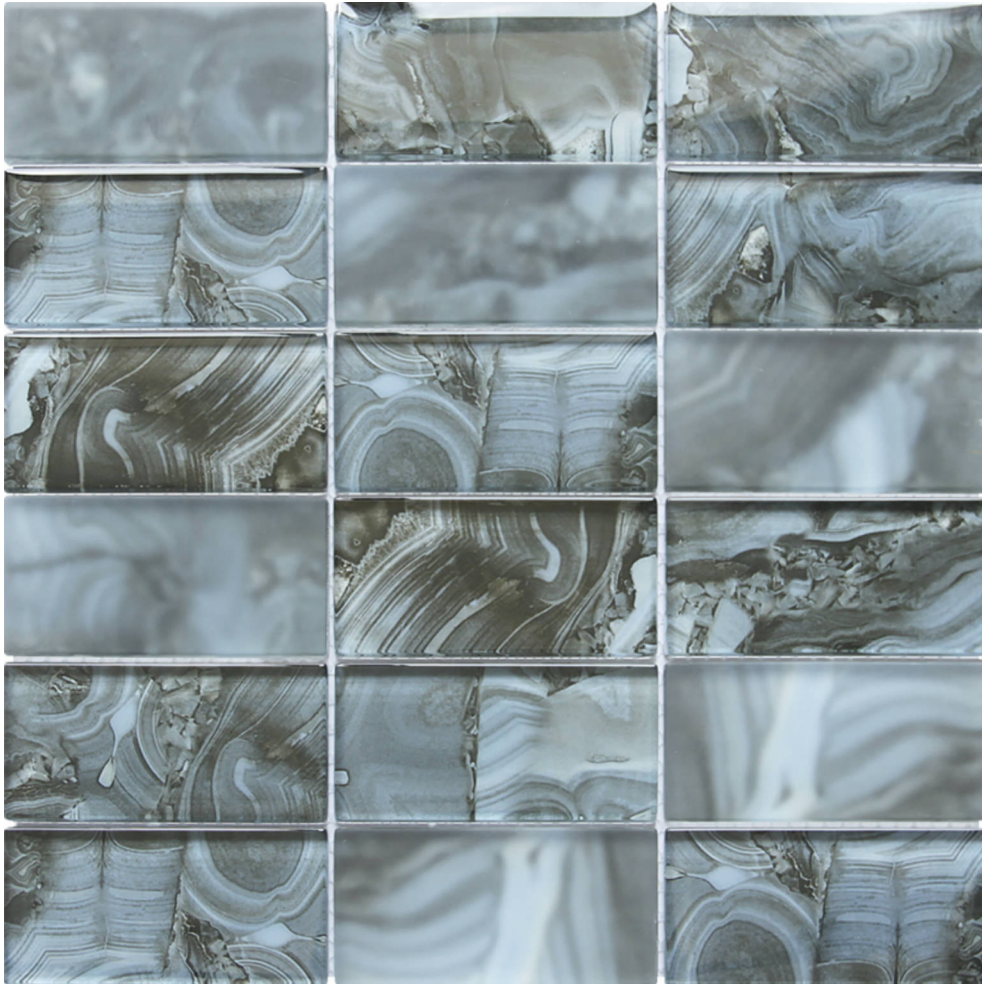

### ONYX PATTERN BLUE GLASS SHEET MOSAIC

---

Mosaic and Decorative Tile | 11.8"x11.8" | Glass

**TECHNICAL DATA**

CODE: RVCHAWV049

NAME: Onyx Pattern Blue Glass Sheet Mosaic

SERIES: Chelsea Collection

SIZE: 11.8"x11.8"

LOOK: Multi-Look Mosaics

FAMILY: Mosaic and Decorative Tile

SUITABLE FOR: Backsplash, Indoor, Outdoor, Shower, Pool

TPOLOGY: Glass

TYPE OF PIECE: Mosaic

USE: Wall only

**PACKING**

Size	Product type	BOX			PALLET		
		pcs	sqft	lb	boxes	sqft	lb
11.8"x11.8"							