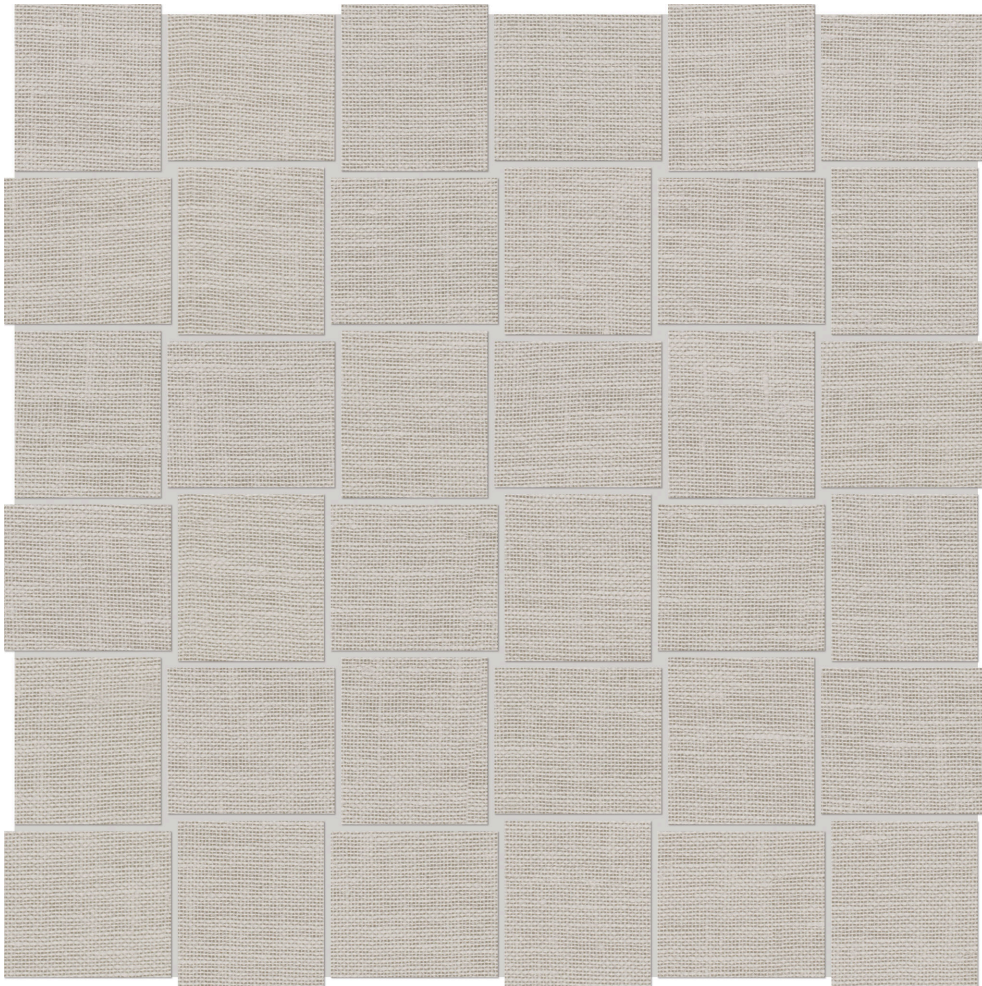

GRAMERCY

KITCHEN AND BATH

PRODUCT

FABRIKA 2X2 BASKETWEAVE DAMASCUS SILK MATTE

Tile | 12"x12" | Porcelain

TECHNICAL DATA

CODE: QUFA-DA-2X2
NAME: Fabrika 2X2 Basketweave Damascus Silk Matte
SERIES: Fabrika
SIZE: 12"x12"
FINISH: Matt
LOOK: Textured Look
FAMILY: Tile
FROST RESISTANCE: Yes
MOSAIC CHIP SIZE: 2"x2"
SHADE VARIATION: V1
STYLE: Contemporary
SUITABLE FOR: Backsplash| Indoor | Shower
TYPOLOGY: Porcelain
TYPE OF PIECE: Mosaic
USE: Floor and Wall