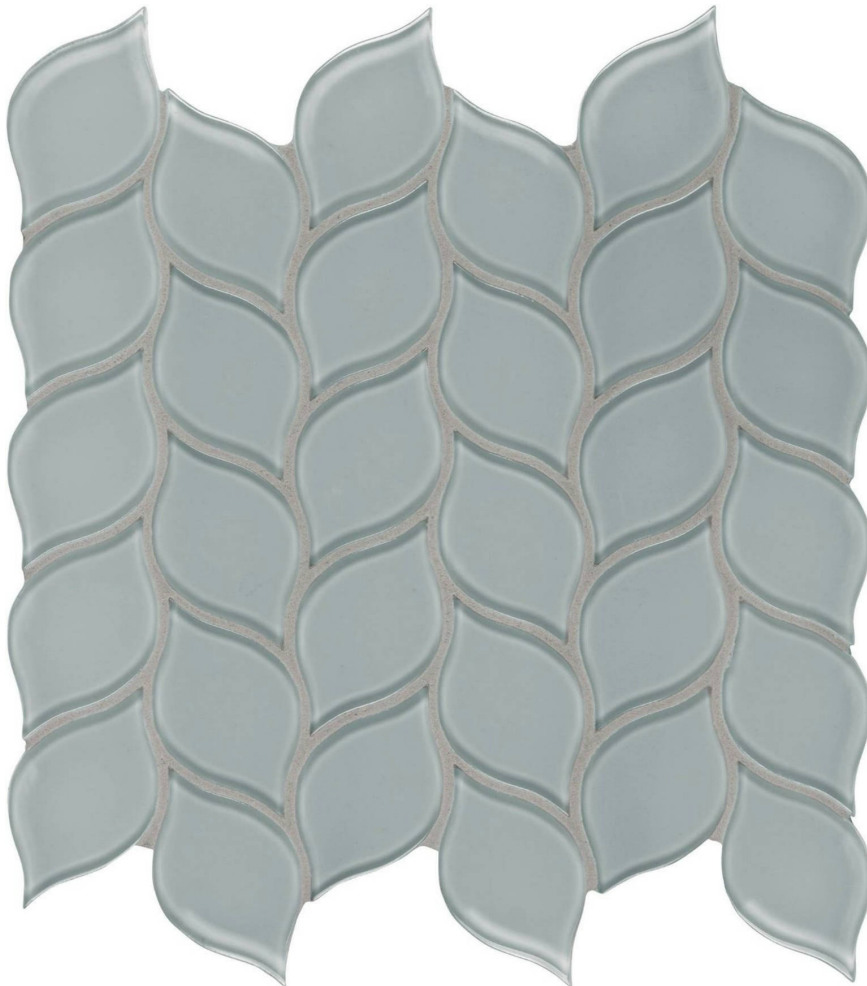

### SHADOW PETAL MOSAIC

---

Mosaic and Decorative Tile | 12"x12" |

**TECHNICAL DATA**

CODE: AC35-136  
NAME: Shadow Petal Mosaic  
SERIES: Bliss Element  
SIZE: 12"x12"  
FINISH: Gloss  
LOOK: Glass  
FAMILY: Mosaic and Decorative Tile  
MOSAIC CHIP SIZE: Mesh-Mounted  
STYLE: Classic  
SUITABLE FOR: Indoor|Outdoor  
TYPE OF PIECE: Mosaic  
USE: Wall only