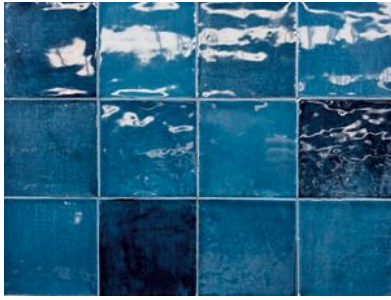

# GRAMERCY

KITCHEN AND BATH

---

**PRODUCT**  
**MOROCCO BLUE 5X5**

---

Tile | 5"x5" | Porcelain

**GRAPHIC VARIETY**

**ROOM SCENES**

**TECHNICAL DATA**

CODE: QUMO-BL-2  
NAME: Morocco Blue 5x5  
SERIES: Morocco  
SIZE: 5"x5"  
FINISH: Gloss  
LOOK: Mono-Color  
FAMILY: Tile  
FROST RESISTANCE: Yes  
PEI: 4  
STYLE: Contemporary  
SUITABLE FOR: Indoor, Outdoor, Pool, Backsplash, Shower  
TYPOLOGY: Porcelain  
TYPE OF PIECE: Field Tile  
USE: Floor and Wall