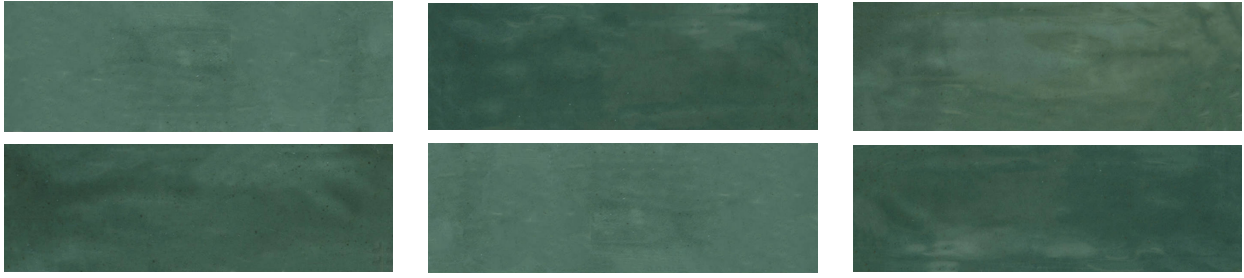

## PRODUCT

**BARCELONA 2X6" GREEN**

---

Tile | 2"x6" | Porcelain

**GRAPHIC VARIETY**

**TECHNICAL DATA**

CODE: QUBC-GR-1  
NAME: Barcelona 2x6" Green  
SERIES: Barcelona  
SIZE: 2"x6"  
FINISH: Gloss  
LOOK: Hand-crafted  
FAMILY: Tile  
FROST RESISTANCE: Yes  
PEI: 3  
SHADE VARIATION: V3  
STYLE: Traditional  
SUITABLE FOR: Backsplash|Indoor|Outdoor|Pool|Shower  
TYPOLOGY: Porcelain  
TYPE OF PIECE: Field Tile  
USE: Floor and Wall