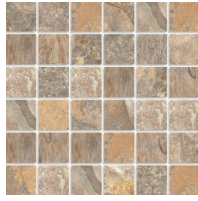

GRAMERCY

KITCHEN AND BATH

SERIES

NEPAL SLATE

Slate Stone Look | | Porcelain

Qualis Ceramica Nepal Slate was designed from a slate found within the depths of the 1310 mountains of Nepal, this item represents that country's deep heritage. The rich colors and stunning texture makes "Nepal" a great addition to your space, but this item is more than just a magnificent masterpiece. "Nepal" has a special glaze that is more resistant to slipping than your average porcelain tile. Additionally, that special glaze holds a characteristic that neutralizes bacteria making this item 'anti-bacterial', which is a perfect product for our time.

PRODUCTS

Annapurna Beige 12X24
12"x24" | Porcelain

Chitwan Gris 12X24
12"x24" | Porcelain

Kathmandu Black 12X24
12"x24" | Porcelain

Pokhara Pizarra 12X24
12"x24" | Porcelain

Annapurna Beige 4X12
4"x12" | Porcelain

Chitwan Gris 4X12
4"x12" | Porcelain

Kathmandu Black 4X12
4"x12" | Porcelain

Pokhara Pizarra 4X12
4"x12" | Porcelain

Annapurna Beige 3X12 Bullnose
3"x12" | Porcelain

Chitwan Gris 3X12 Bullnose
3"x12" | Porcelain

Kathmandu Black 3X12 Bullnose
3"x12" | Porcelain

Pokhara Pizarra 3X12 Bullnose
3"x12" | Porcelain

Annapurna Beige 2X2 Mosaic
12"x12" | Porcelain

Chitwan Gris 2X2 Mosaic
12"x12" | Porcelain

Kathmandu Black 2X2 Mosaic
12"x12" | Porcelain