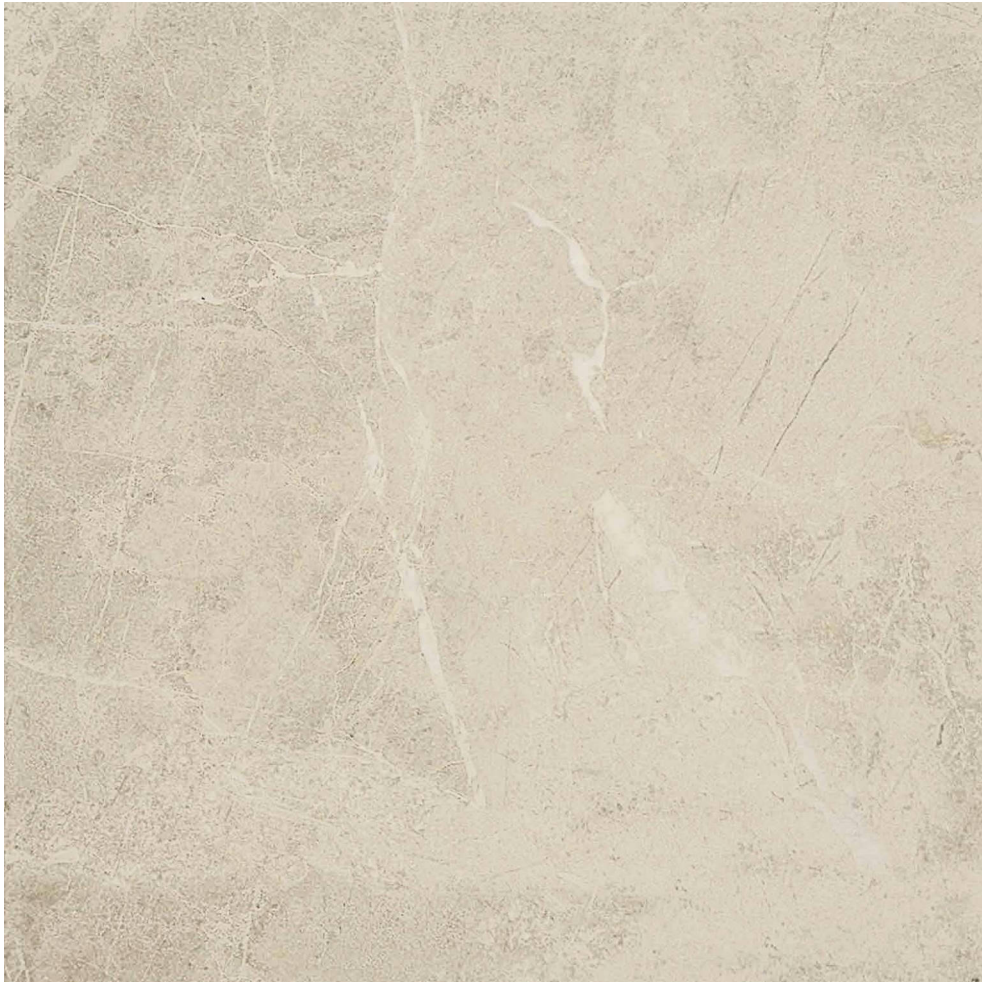

### 13X13 IVORY

---

Tile | 13"x13" | Glazed Porcelain

**GRAPHIC VARIETY**

**TECHNICAL DATA**

CODE: AC65-014  
NAME: 13X13 Ivory  
SERIES: Regency  
SIZE: 13"x13"  
FINISH: Matt  
LOOK: Marble Look  
FAMILY: Tile  
FROST RESISTANCE: Yes  
PEI: 4  
STYLE: Classic  
SUITABLE FOR: Indoor|Shower  
TYPOLOGY: Glazed Porcelain  
TYPE OF PIECE: Field Tile  
USE: Floor and Wall