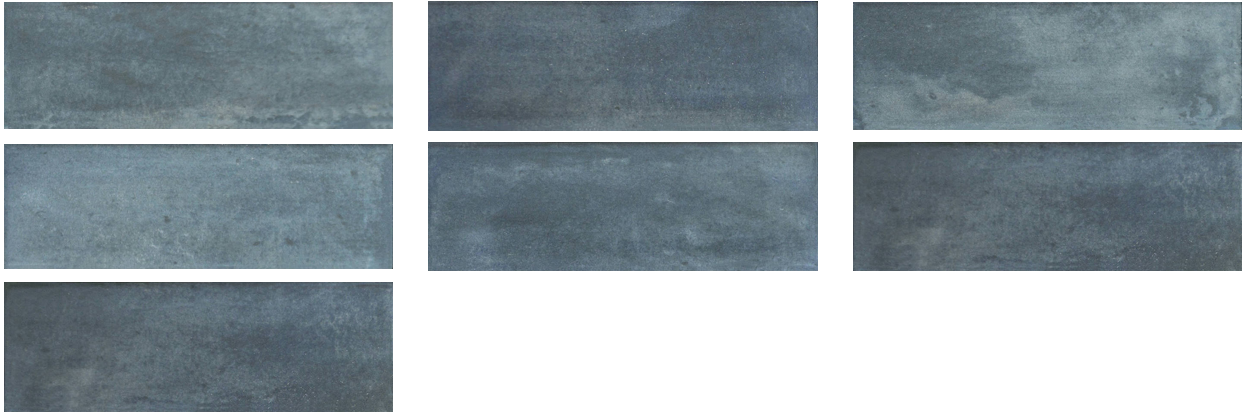

GRAMERCY

KITCHEN AND BATH

PRODUCT
LISBON 2X6" BLUE

Tile | 2"x6" | Porcelain

GRAPHIC VARIETY

DETAILS

ROOM SCENES

TECHNICAL DATA

CODE: QULI-BL-1
NAME: Lisbon 2x6" Blue
SERIES: Lisbon
SIZE: 2"x6"
FINISH: Matt
LOOK: Hand-crafted
FAMILY: Tile
FROST RESISTANCE: Yes
PEI: 3
SHADE VARIATION: V2
STYLE: Traditional
SUITABLE FOR: Backsplash|Indoor
TYPOLOGY: Porcelain
TYPE OF PIECE: Field Tile
USE: Floor and Wall