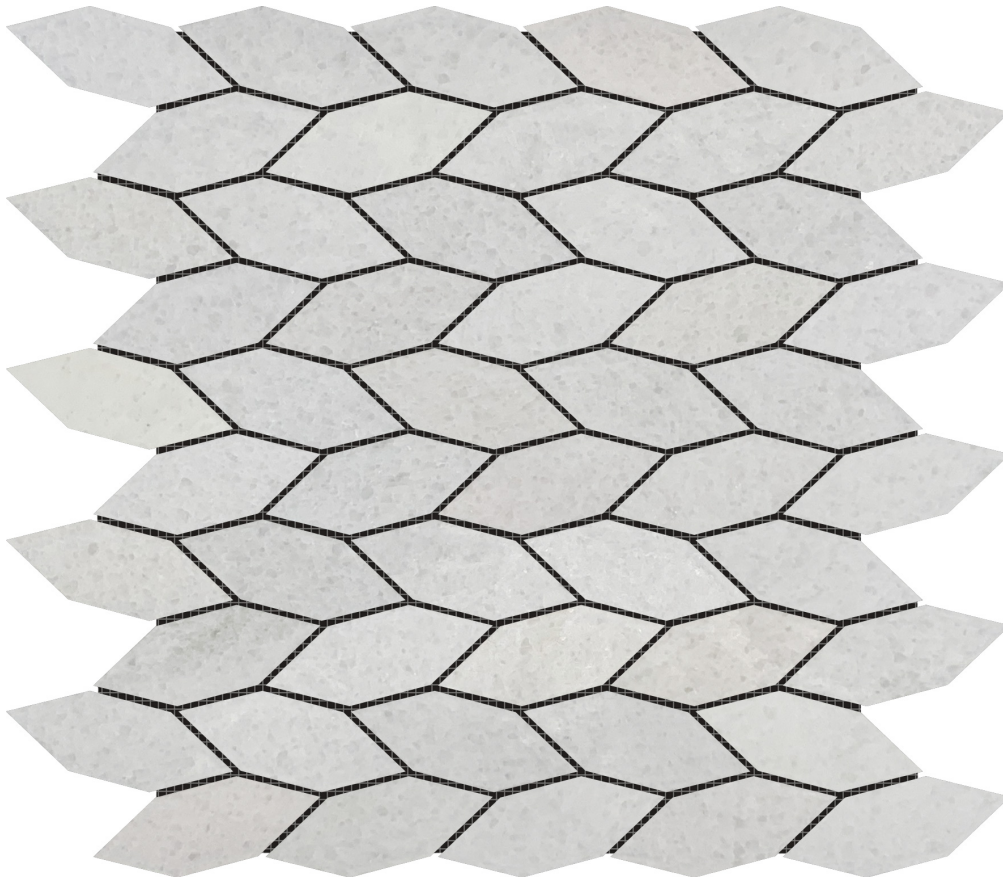

GRAMERCY

KITCHEN AND BATH

PRODUCT

ELONGATED HEXAGON WHITE GREY \"LEAVES\" MOSAIC

Mosaic and Decorative Tile | 12"x12" | Marble

ROOM SCENES

TECHNICAL DATA

CODE: RVCHAWM118
NAME: Elongated Hexagon White Grey "Leaves" Mosaic
SERIES: Chelsea Collection
SIZE: 12"x12"
LOOK: Multi-Look Mosaics
FAMILY: Mosaic and Decorative Tile
SUITABLE FOR: Backsplash,Indoor,Shower
TPOLOGY: Marble
TYPE OF PIECE: Mosaic
USE: Floor and Wall