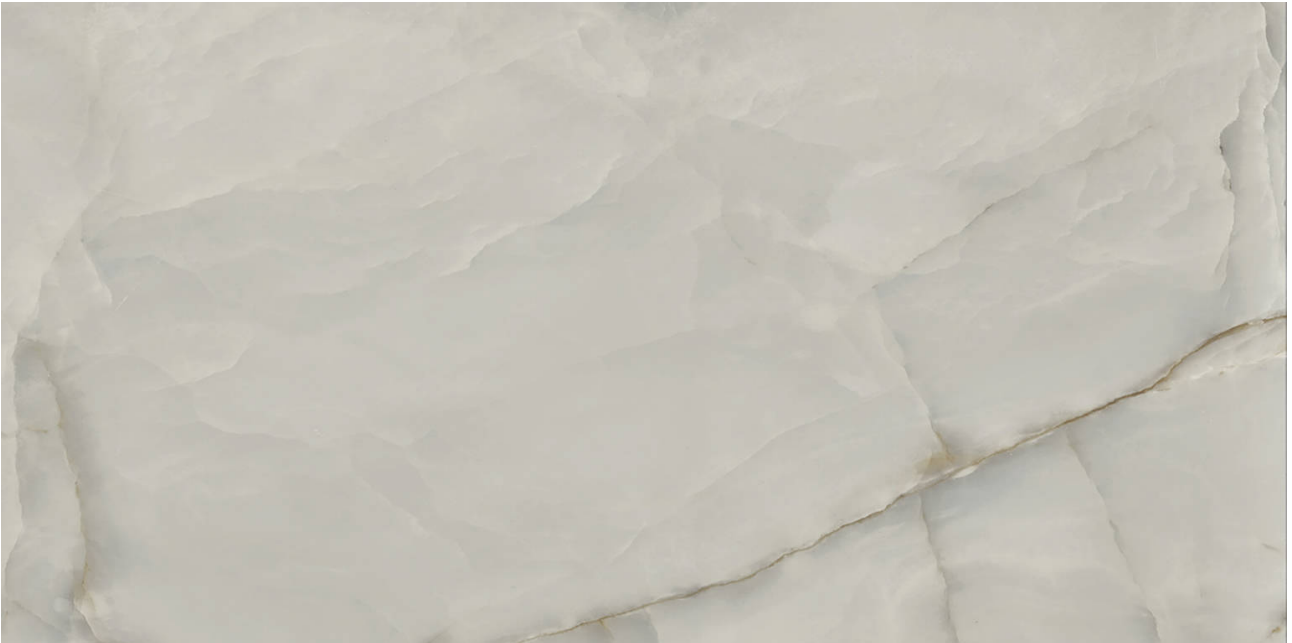

GRAMERCY

KITCHEN AND BATH

PRODUCT

MAGICAL DARK GREY POLISHED 24X48

Tile | 24"x48" | Porcelain

GRAPHIC VARIETY

ROOM SCENES

TECHNICAL DATA

CODE: QURO-MA-2P
NAME: Magical Dark Grey Polished 24x48
SERIES: Romance
SIZE: 24"x48"
FINISH: Polished
LOOK: Marble Look
EDGE: Rectified
FAMILY: Tile
FROST RESISTANCE: Yes
PEI: 4
STYLE: Contemporary
SUITABLE FOR: Indoor
TYPOLOGY: Porcelain
TYPE OF PIECE: Field Tile
USE: Floor and Wall