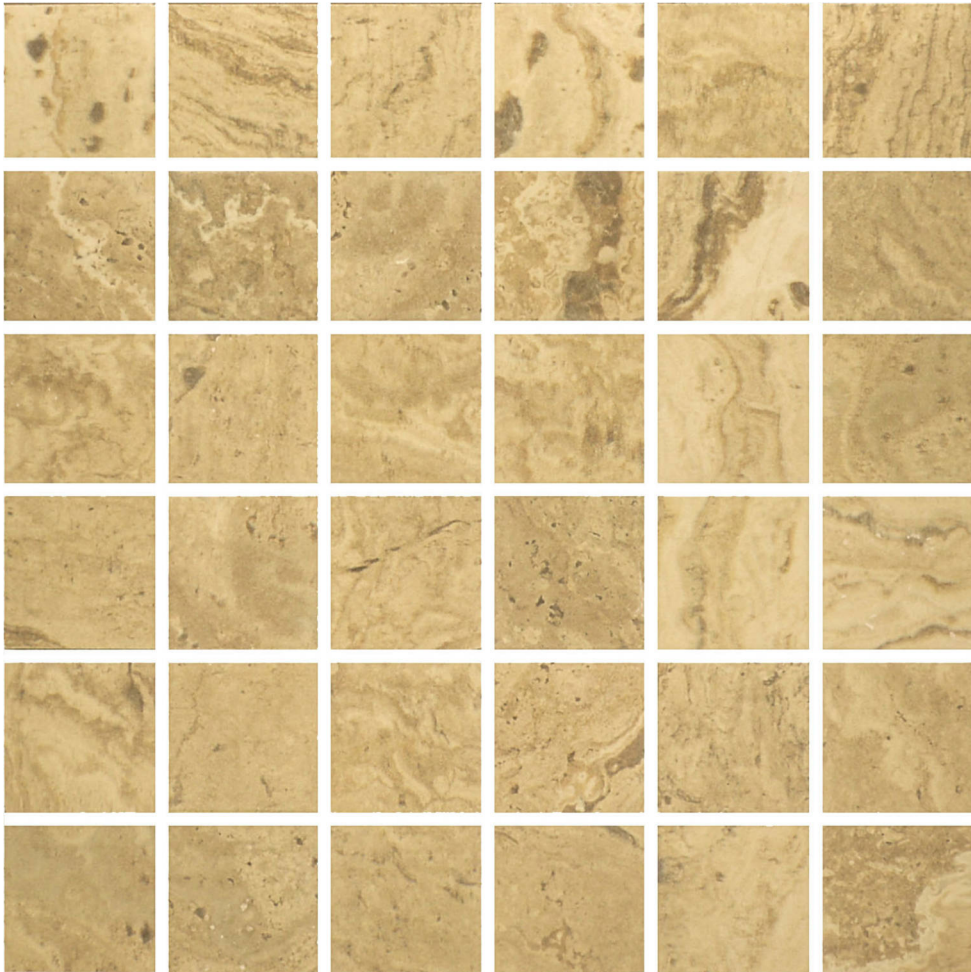

GRAMERCY

KITCHEN AND BATH

PRODUCT

CLASSIC 2X2 MOSAIC

Tile | 12"x12" | Porcelain

GRAPHIC VARIETY

TECHNICAL DATA

CODE: AC63-465
NAME: Classic 2X2 Mosaic
SERIES: Antico
SIZE: 12"x12"
FINISH: Satin
LOOK: Stone Look
FAMILY: Tile
FROST RESISTANCE: Yes
MOSAIC CHIP SIZE: 2"x2"
PEI: 4
STYLE: Contemporary
SUITABLE FOR: Backsplash|Indoor|Outdoor|Pool|Shower
TYPOLOGY: Porcelain
TYPE OF PIECE: Mosaic
USE: Floor and Wall
NOTES: Number Of Rows Per Sheet = 6