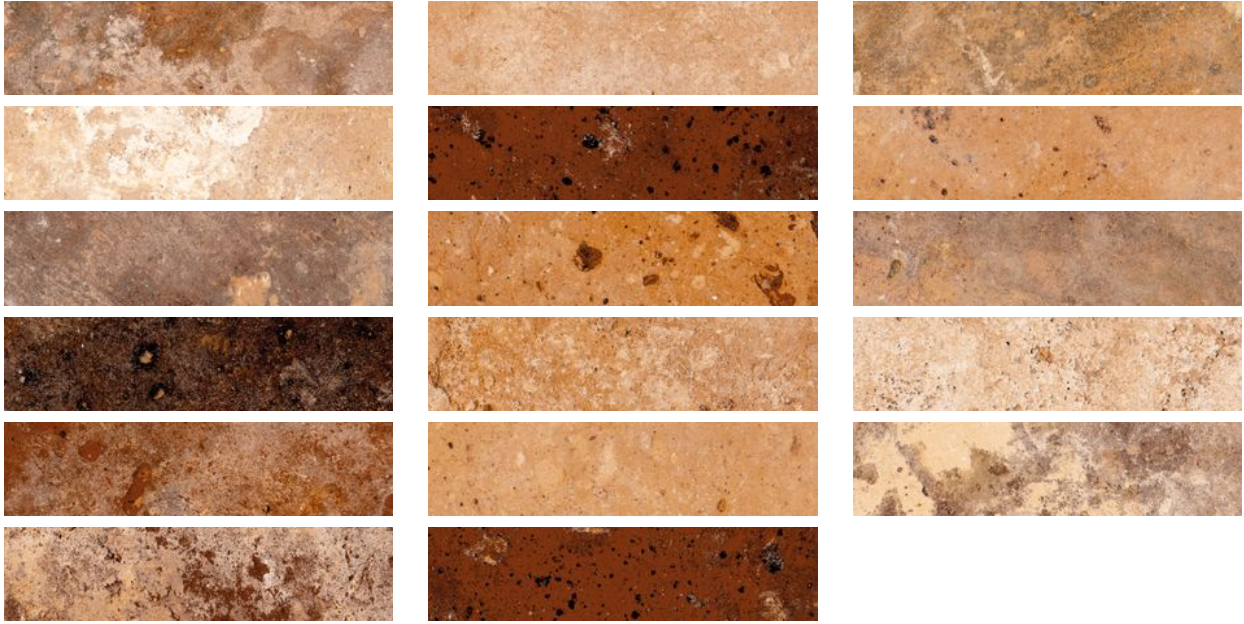

### **BRIX 2X10 MULTICOLOR**

---

Tile | 2"x10" | Glazed Porcelain

**GRAPHIC VARIETY**

**ROOM SCENES**

**TECHNICAL DATA**

CODE: QUBX-MU-1

NAME: Brix 2x10 Multicolor

SERIES: Brix

SIZE: 2"x10"

FINISH: Natural

LOOK: Brick Look

FAMILY: Tile

FROST RESISTANCE: Yes

PEI: 4

SHADE VARIATION: V5