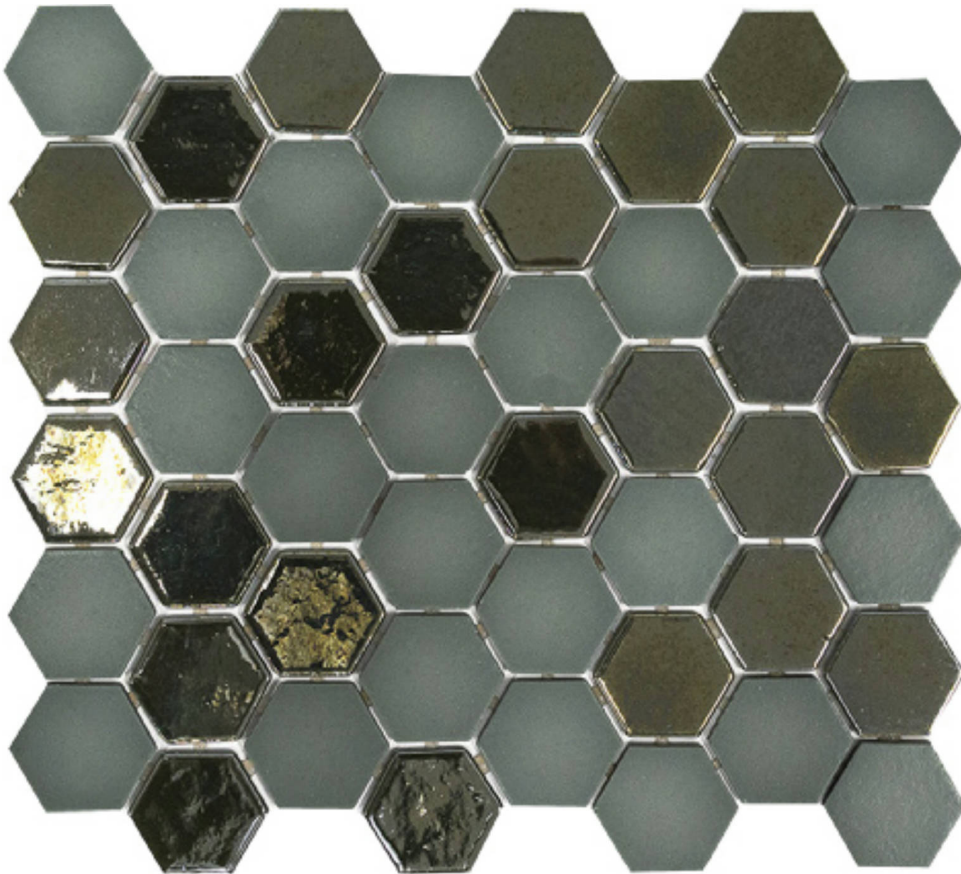

### CONFETTI MOSAIC GREEN

---

Mosaic and Decorative Tile | 10.75"x12.5" | Glass

**TECHNICAL DATA**

CODE: RVHA091  
NAME: Confetti Mosaic Green  
SERIES: Hamptons Collection  
SIZE: 10.75"x12.5"  
LOOK: Multi-Look Mosaics  
FAMILY: Mosaic and Decorative Tile  
STYLE: Contemporary  
SUITABLE FOR: Backsplash, Indoor  
TYPOLOGY: Glass  
TYPE OF PIECE: Mosaic  
USE: Wall only