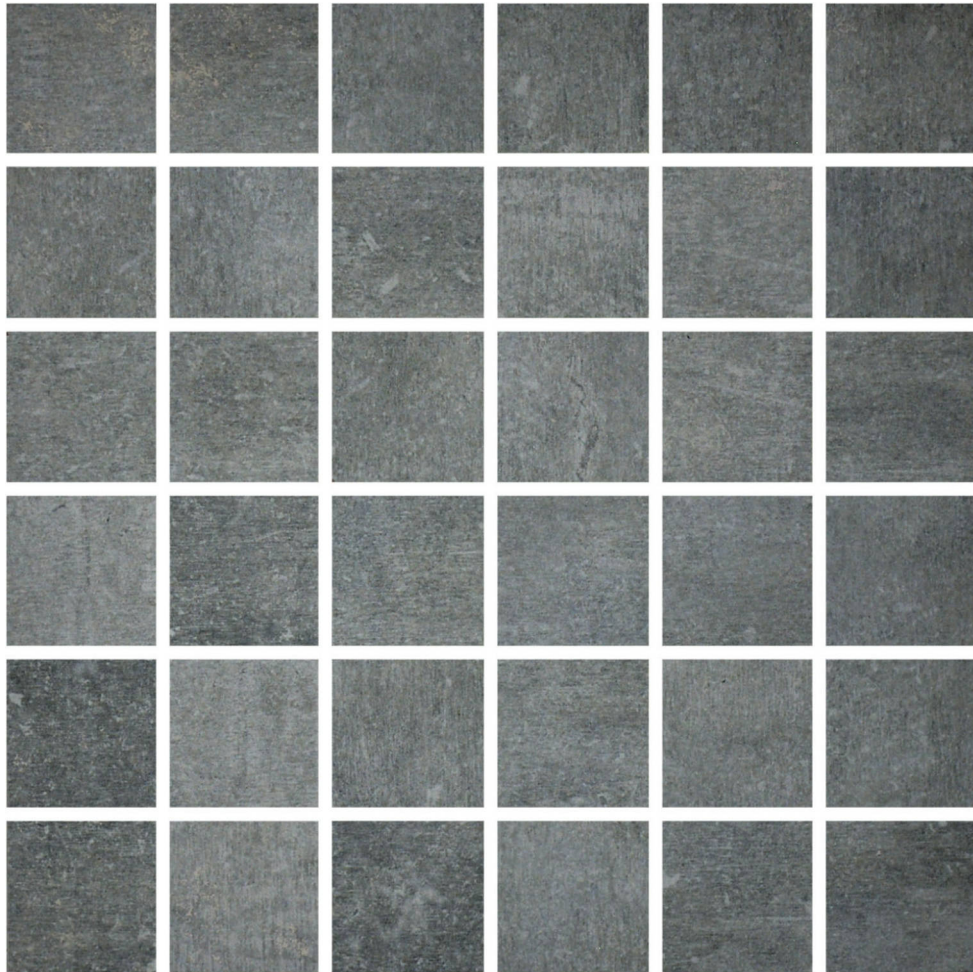

### GRAPHITE 2X2 MOSAIC

---

Tile | 12"x12" | Glazed Porcelain

**GRAPHIC VARIETY**

**TECHNICAL DATA**

CODE: QUPO-GR-M  
NAME: Graphite 2X2 Mosaic  
SERIES: Portland  
SIZE: 12"x12"  
FINISH: Matt  
LOOK: Concrete  
FAMILY: Tile  
FROST RESISTANCE: Yes  
MOSAIC CHIP SIZE: 2"x2"  
SHADE VARIATION: V3  
STYLE: Contemporary  
SUITABLE FOR: Indoor  
TYPOLOGY: Glazed Porcelain  
TYPE OF PIECE: Mosaic  
USE: Floor and Wall