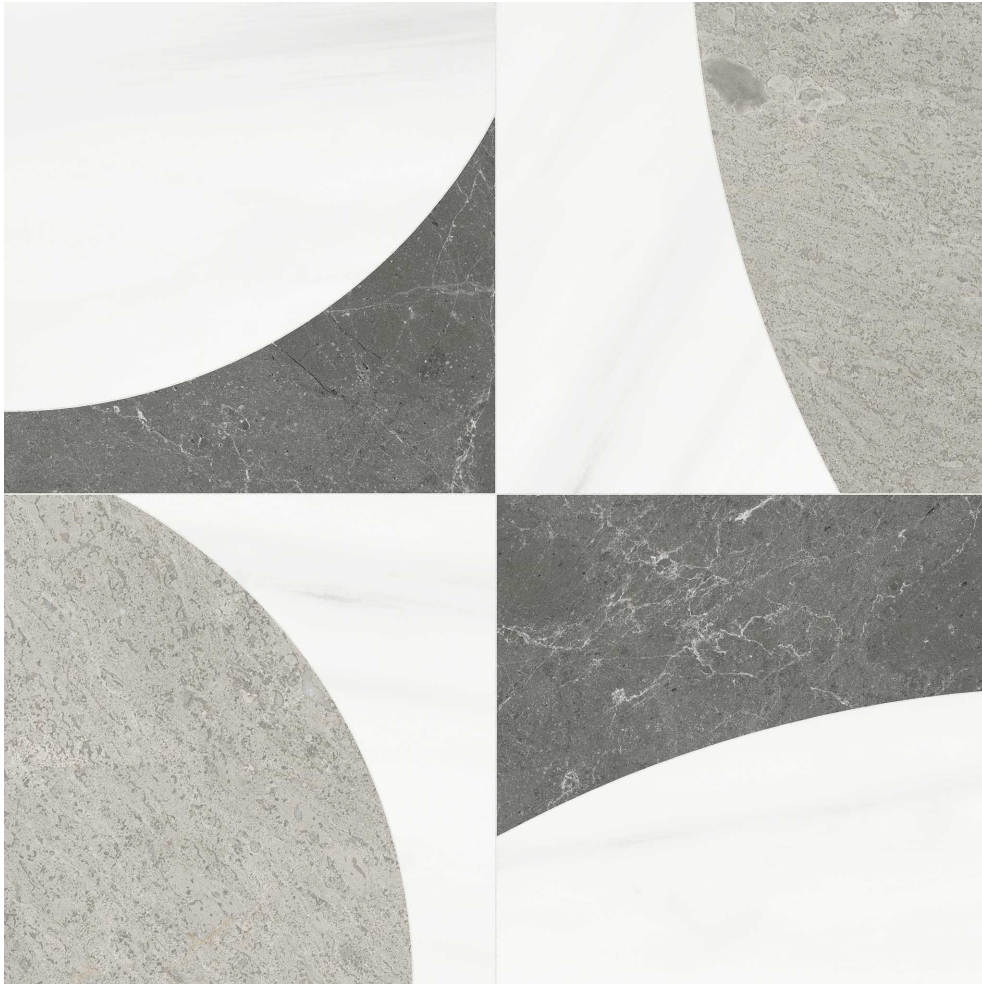

GRAMERCY

KITCHEN AND BATH

PRODUCT

UTOPIO ECLYPSE MIST MOSAIC

Stone | 11.9"x11.9" | Natural Stone

TECHNICAL DATA

CODE: AS5001-04080

NAME: Utopio Eclypse Mist Mosaic

SERIES: Utopio

SIZE: 11.9"x11.9"

FINISH: Honed w/ Polished

FAMILY: Stone

SUITABLE FOR: Indoor|Shower

TPOLOGY: Natural Stone

TYPE OF PIECE: Mosaic

USE: Floor and Wall