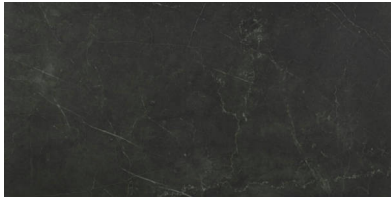

### TIVOLI NERO HONED 12X24

---

Tile | 12"x24" | Glazed Porcelain

**GRAPHIC VARIETY**

**TECHNICAL DATA**

CODE: QULX-TI-2HN  
NAME: Tivoli Nero Honed 12X24  
SERIES: Luxury  
SIZE: 12"x24"  
FINISH: Matt  
LOOK: Marble Look  
EDGE: Rectified  
FAMILY: Tile  
FROST RESISTANCE: Yes  
PEI: 4  
STYLE: Contemporary  
SUITABLE FOR: Indoor|Shower  
TYPOLOGY: Glazed Porcelain  
TYPE OF PIECE: Field Tile  
USE: Floor and Wall