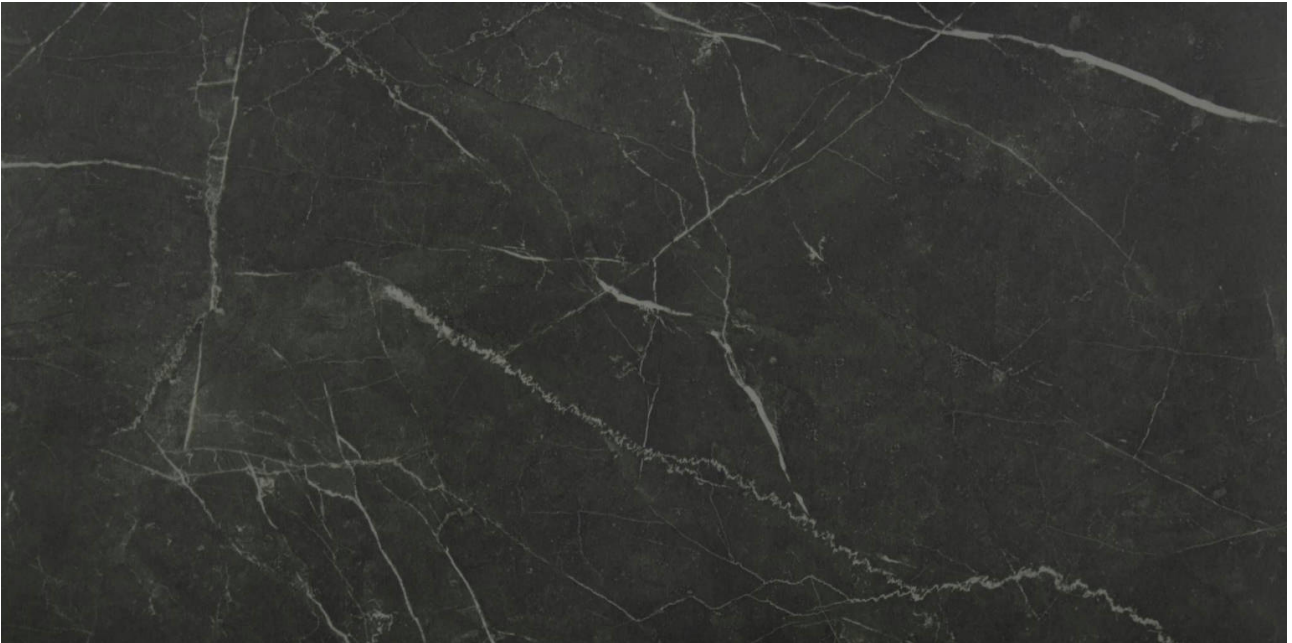

### TIVOLI NERO HONED 12X24

---

Tile | 12"x24" | Glazed Porcelain

**GRAPHIC VARIETY**

**TECHNICAL DATA**

CODE: QULX-TI-2HN  
NAME: Tivoli Nero Honed 12X24  
SERIES: Luxury  
SIZE: 12"x24"  
FINISH: Matt  
LOOK: Marble Look  
EDGE: Rectified  
FAMILY: Tile  
FROST RESISTANCE: Yes  
PEI: 4  
STYLE: Contemporary  
SUITABLE FOR: Indoor|Shower  
TYPOLOGY: Glazed Porcelain  
TYPE OF PIECE: Field Tile  
USE: Floor and Wall