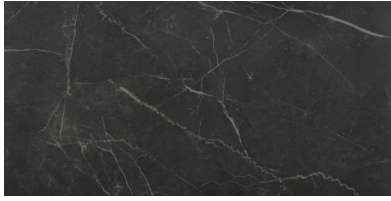

### TIVOLI NERO HONED 12X24

---

Tile | 12"x24" | Glazed Porcelain

**GRAPHIC VARIETY**

**TECHNICAL DATA**

CODE: QULX-TI-2HN  
NAME: Tivoli Nero Honed 12X24  
SERIES: Luxury  
SIZE: 12"x24"  
FINISH: Matt  
LOOK: Marble Look  
EDGE: Rectified  
FAMILY: Tile  
FROST RESISTANCE: Yes  
PEI: 4  
STYLE: Contemporary  
SUITABLE FOR: Indoor|Shower  
TYPOLOGY: Glazed Porcelain  
TYPE OF PIECE: Field Tile  
USE: Floor and Wall