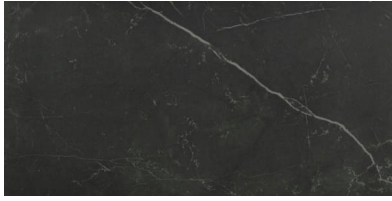

### TIVOLI NERO HONED 12X24

---

Tile | 12"x24" | Glazed Porcelain

**GRAPHIC VARIETY**

**TECHNICAL DATA**

CODE: QULX-TI-2HN  
NAME: Tivoli Nero Honed 12X24  
SERIES: Luxury  
SIZE: 12"x24"  
FINISH: Matt  
LOOK: Marble Look  
EDGE: Rectified  
FAMILY: Tile  
FROST RESISTANCE: Yes  
PEI: 4  
STYLE: Contemporary  
SUITABLE FOR: Indoor|Shower  
TYPOLOGY: Glazed Porcelain  
TYPE OF PIECE: Field Tile  
USE: Floor and Wall