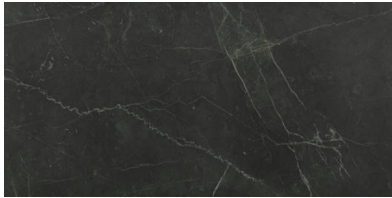

### TIVOLI NERO HONED 12X24

---

Tile | 12"x24" | Glazed Porcelain

**GRAPHIC VARIETY**

**TECHNICAL DATA**

CODE: QULX-TI-2HN  
NAME: Tivoli Nero Honed 12X24  
SERIES: Luxury  
SIZE: 12"x24"  
FINISH: Matt  
LOOK: Marble Look  
EDGE: Rectified  
FAMILY: Tile  
FROST RESISTANCE: Yes  
PEI: 4  
STYLE: Contemporary  
SUITABLE FOR: Indoor|Shower  
TYPOLOGY: Glazed Porcelain  
TYPE OF PIECE: Field Tile  
USE: Floor and Wall