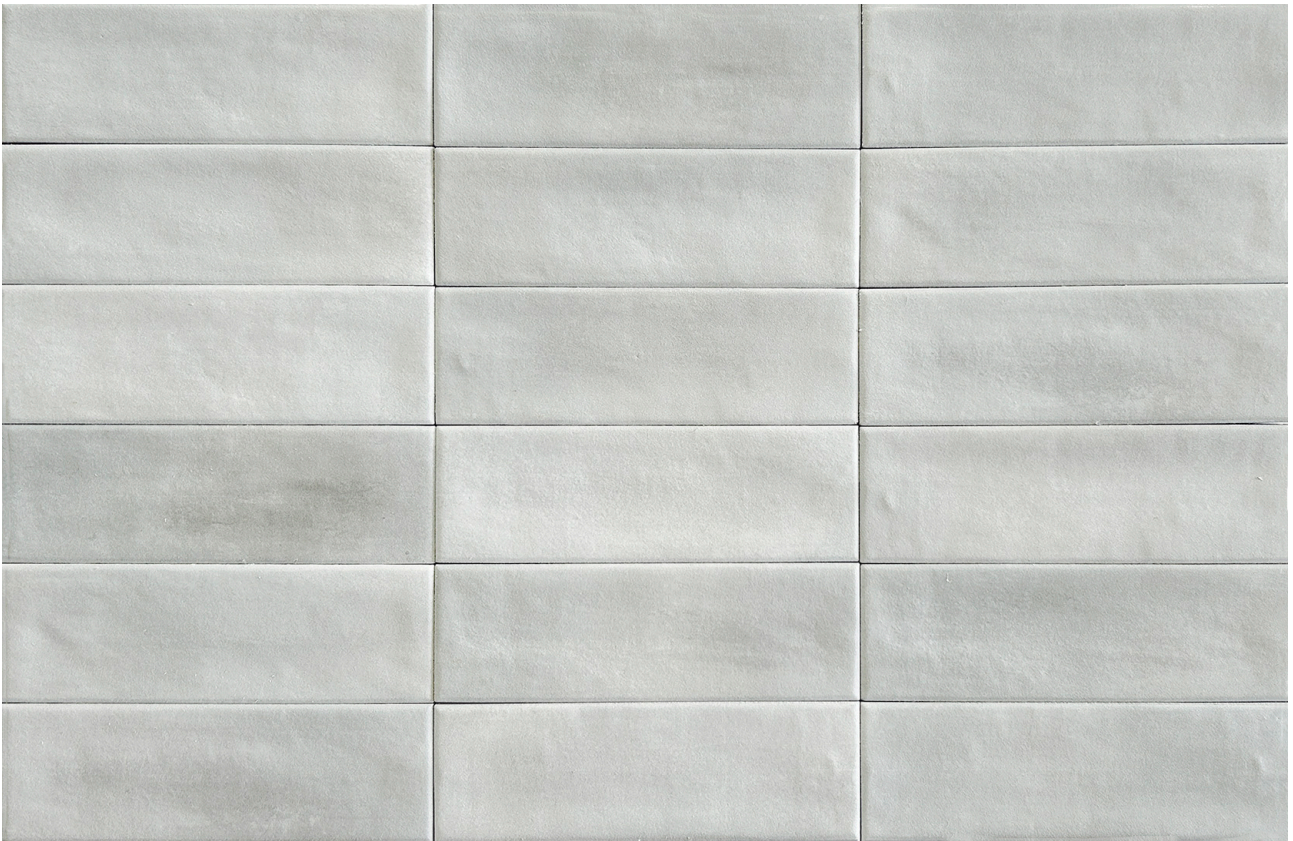

GRAMERCY

KITCHEN AND BATH

PRODUCT
ARUBA SILVER MATT 2X6

Tile | 2"x6" | Porcelain

GRAPHIC VARIETY

ROOM SCENES

TECHNICAL DATA

CODE: QUAU-SI-1M
NAME: Aruba Silver Matt 2x6
SERIES: Aruba
SIZE: 2"x6"
FINISH: Matt
LOOK: Subway Tile
FAMILY: Tile
FROST RESISTANCE: Yes
PEI: 4
STYLE: Contemporary
SUITABLE FOR: Indoor, Outdoor, Pool, Backsplash, Shower
TYPOLOGY: Porcelain
TYPE OF PIECE: Field Tile
USE: Floor and Wall