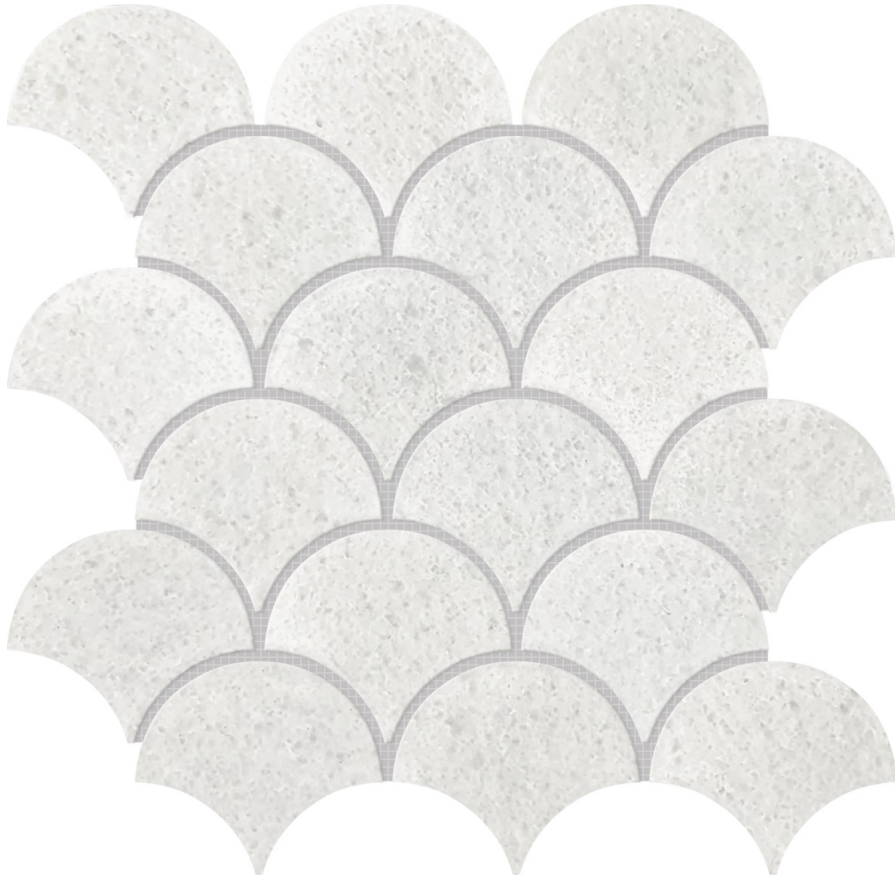

### CRYSTAL WHITE MARBLE SCALE POLISHED

---

Mosaic and Decorative Tile | 11.7"x11.1" | Marble

**ROOM SCENES**

**TECHNICAL DATA**

CODE: RVCHAWM211  
NAME: Crystal White Marble Scale Polished  
SERIES: Chelsea Collection  
SIZE: 11.7"x11.1"  
FINISH: Polished  
LOOK: Multi-Look Mosaics  
FAMILY: Mosaic and Decorative Tile  
SUITABLE FOR: Backsplash,Indoor,Outdoor,Shower  
TYPOLOGY: Marble  
TYPE OF PIECE: Mosaic  
USE: Floor and Wall