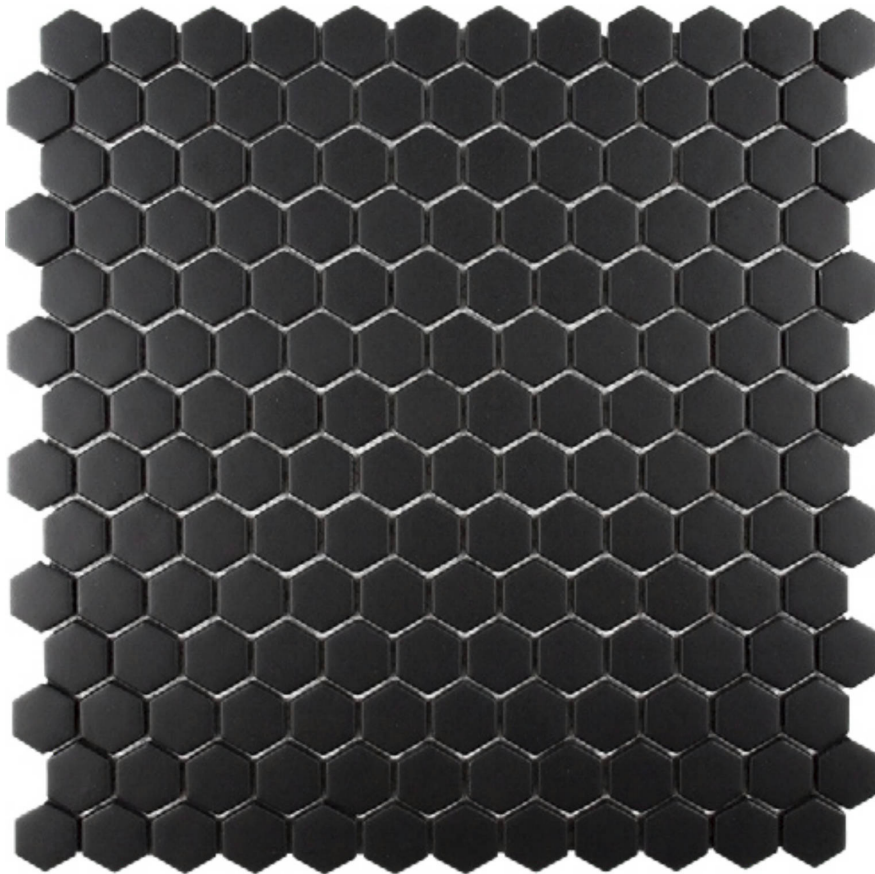

GRAMERCY

KITCHEN AND BATH

PRODUCT

COMPLEX MOSAIC DARKNESS

Mosaic and Decorative Tile | 11.13"x11.38" | Glass

TECHNICAL DATA

CODE: RVHA073
NAME: Complex Mosaic Darkness
SERIES: Hamptons Collection
SIZE: 11.13"x11.38"
LOOK: Multi-Look Mosaics
FAMILY: Mosaic and Decorative Tile
STYLE: Contemporary
SUITABLE FOR: Backsplash, Indoor
TYPOLOGY: Glass
TYPE OF PIECE: Mosaic
USE: Floor and Wall