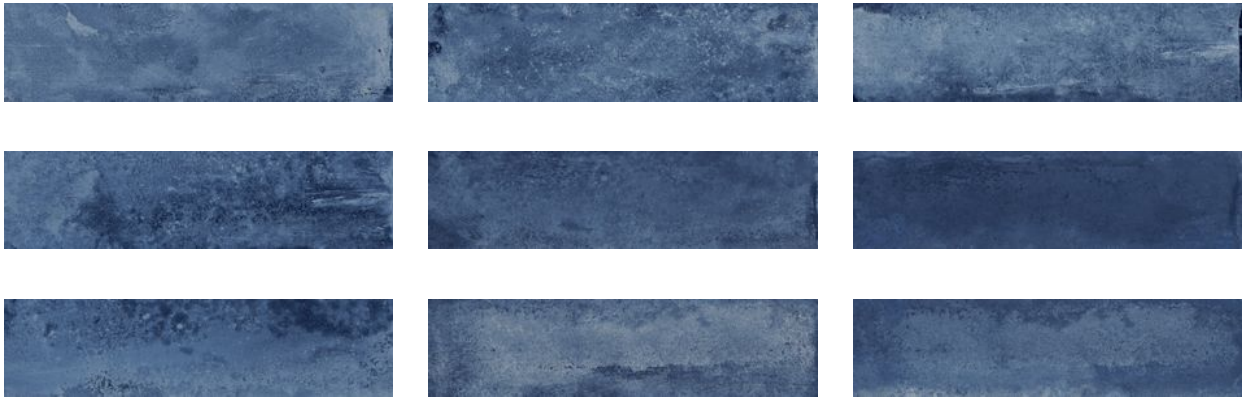

GRAMERCY

KITCHEN AND BATH

PRODUCT

GRAND CAYMAN WEST BAY BLUE 3X12 BULLNOSE

Tile | 3"x12" | Porcelain

GRAPHIC VARIETY

TECHNICAL DATA

CODE: QUGR-WE-SB
NAME: Grand Cayman West Bay Blue 3x12 Bullnose
SERIES: Grand Cayman
SIZE: 3"x12"
FINISH: Gloss
LOOK: Mono-Color
CHEMICAL RESISTANCE (APH): Not Affected
EDGE: Rectified
FAMILY: Tile
FROST RESISTANCE: Yes
PEI: 1
SHADE VARIATION: V3
STAIN RESISTANCE (APH): Not Affected
STYLE: Contemporary
SUITABLE FOR: Backsplash|Indoor|Outdoor|Shower
TYPOLOGY: Porcelain
THICKNESS (APH): 8 mm
TYPE OF PIECE: Bullnose
USE: Wall only