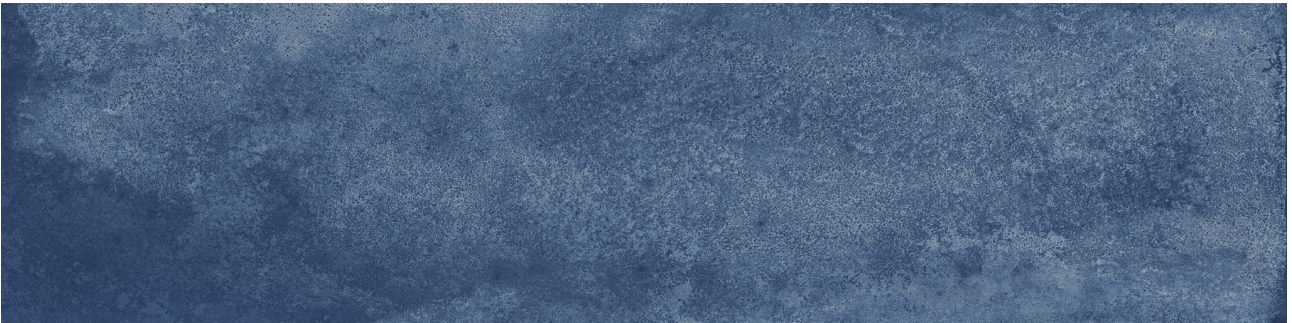

GRAMERCY

KITCHEN AND BATH

PRODUCT

GRAND CAYMAN WEST BAY BLUE 3X12 BULLNOSE

Tile | 3"x12" | Porcelain

GRAPHIC VARIETY

TECHNICAL DATA

CODE: QUGR-WE-SB
NAME: Grand Cayman West Bay Blue 3x12 Bullnose
SERIES: Grand Cayman
SIZE: 3"x12"
FINISH: Gloss
LOOK: Mono-Color
CHEMICAL RESISTANCE (APH): Not Affected
EDGE: Rectified
FAMILY: Tile
FROST RESISTANCE: Yes
PEI: 1
SHADE VARIATION: V3
STAIN RESISTANCE (APH): Not Affected
STYLE: Contemporary
SUITABLE FOR: Backsplash|Indoor|Outdoor|Shower
TYPOLOGY: Porcelain
THICKNESS (APH): 8 mm
TYPE OF PIECE: Bullnose
USE: Wall only