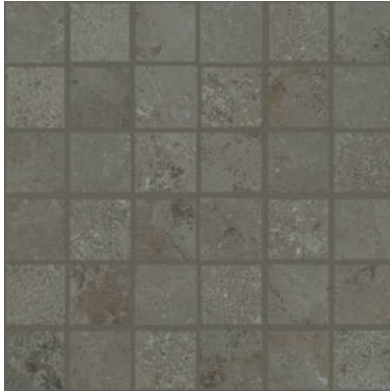

GRAMERCY

KITCHEN AND BATH

PRODUCT
MENFI GREY 2X2

Tile | 12"x12" | Porcelain

GRAPHIC VARIETY

ROOM SCENES

TECHNICAL DATA

CODE: QUEL-ME-M
NAME: Menfi Grey 2X2
SERIES: Elevation
SIZE: 12"x12"
FINISH: Natural
LOOK: Stone Look
EDGE: Rectified
FAMILY: Tile
FROST RESISTANCE: Yes
MOSAIC CHIP SIZE: 2"x2"
PEI: 4
STYLE: Traditional
SUITABLE FOR: Backsplash
TYPOLOGY: Porcelain
THICKNESS (APH): 10 mm
TYPE OF PIECE: Mosaic
USE: Floor and Wall