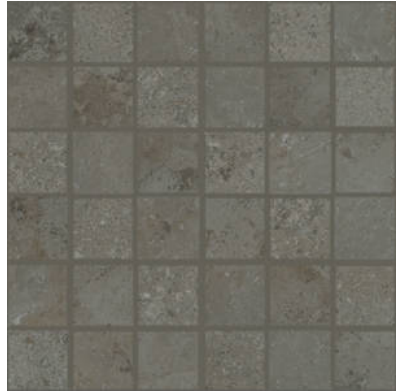

GRAMERCY

KITCHEN AND BATH

PRODUCT
MENFI GREY 2X2

Tile | 12"x12" | Porcelain

GRAPHIC VARIETY

ROOM SCENES

TECHNICAL DATA

CODE: QUEL-ME-M
NAME: Menfi Grey 2X2
SERIES: Elevation
SIZE: 12"x12"
FINISH: Natural
LOOK: Stone Look
EDGE: Rectified
FAMILY: Tile
FROST RESISTANCE: Yes
MOSAIC CHIP SIZE: 2"x2"
PEI: 4
STYLE: Traditional
SUITABLE FOR: Backsplash
TYPOLOGY: Porcelain
THICKNESS (APH): 10 mm
TYPE OF PIECE: Mosaic
USE: Floor and Wall