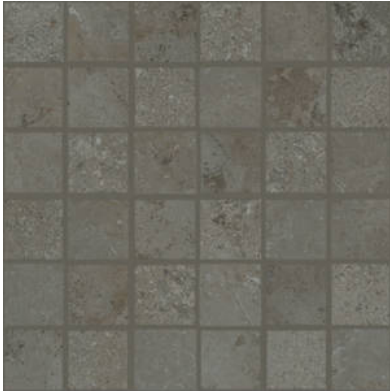

GRAMERCY

KITCHEN AND BATH

PRODUCT
MENFI GREY 2X2

Tile | 12"x12" | Porcelain

GRAPHIC VARIETY

ROOM SCENES

TECHNICAL DATA

CODE: QUEL-ME-M
NAME: Menfi Grey 2X2
SERIES: Elevation
SIZE: 12"x12"
FINISH: Natural
LOOK: Stone Look
EDGE: Rectified
FAMILY: Tile
FROST RESISTANCE: Yes
MOSAIC CHIP SIZE: 2"x2"
PEI: 4
STYLE: Traditional
SUITABLE FOR: Backsplash
TYPOLOGY: Porcelain
THICKNESS (APH): 10 mm
TYPE OF PIECE: Mosaic
USE: Floor and Wall