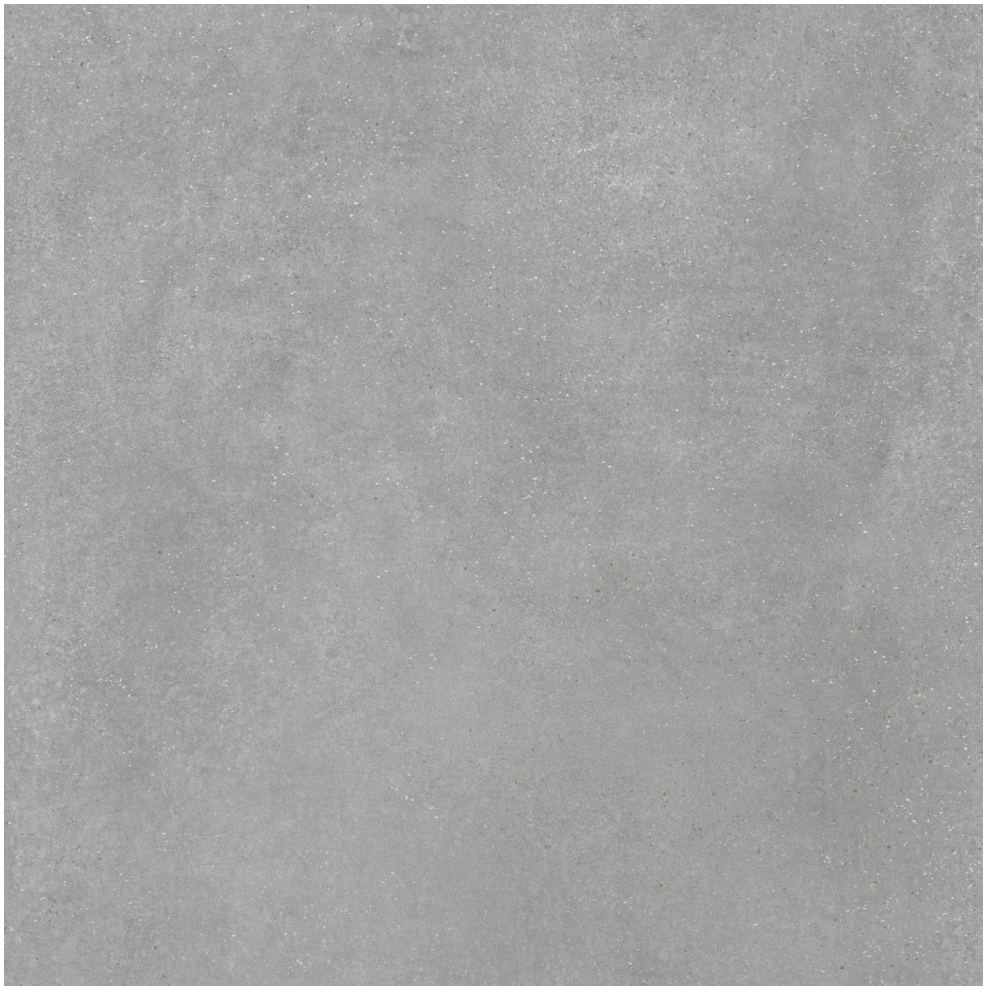

# GRAMERCY

KITCHEN AND BATH

---

**PRODUCT**  
**ASHLAND 48X48 GREY**

---

Tile | 48"x48" | Porcelain

**GRAPHIC VARIETY**

**DETAILS**

**ROOM SCENES**

**TECHNICAL DATA**

CODE: QUAS-GR-7

NAME: Ashland 48X48 Grey

SERIES: Ashland

SIZE: 48"x48"

FINISH: Matt

LOOK: Concrete

EDGE: Rectified

FAMILY: Tile

FROST RESISTANCE: Yes

PEI: 4

SHADE VARIATION: V2

STYLE: Contemporary

SUITABLE FOR: Indoor|Shower|Outdoor

TPOLOGY: Porcelain