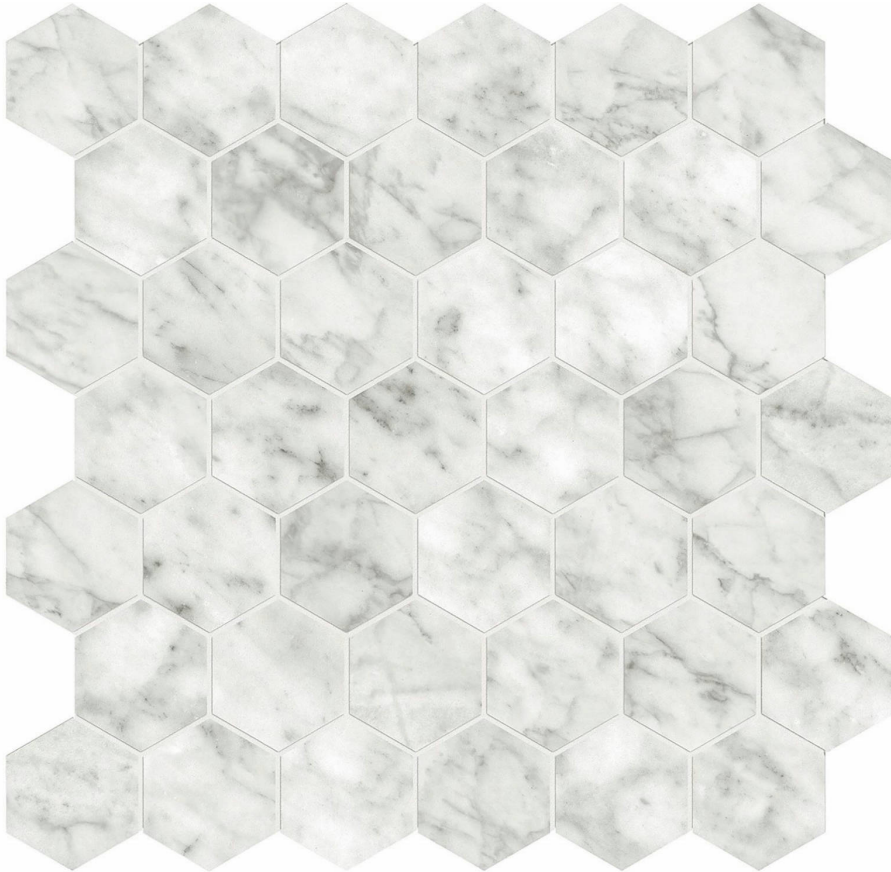

GRAMERCY

KITCHEN AND BATH

PRODUCT

SAN GIULIO GIOIA HONED 2

Tile | 12"x13" | Glazed Porcelain

GRAPHIC VARIETY

TECHNICAL DATA

CODE: QULX-SA-M2H
NAME: San Giulio Gioia Honed 2
SERIES: Luxury
SIZE: 12"x13"
FINISH: Matt
LOOK: Marble Look
EDGE: Rectified
FAMILY: Tile
STYLE: Contemporary
SUITABLE FOR: Backsplash,Indoor,Shower
TYPOLOGY: Glazed Porcelain
TYPE OF PIECE: Mosaic
USE: Floor and Wall