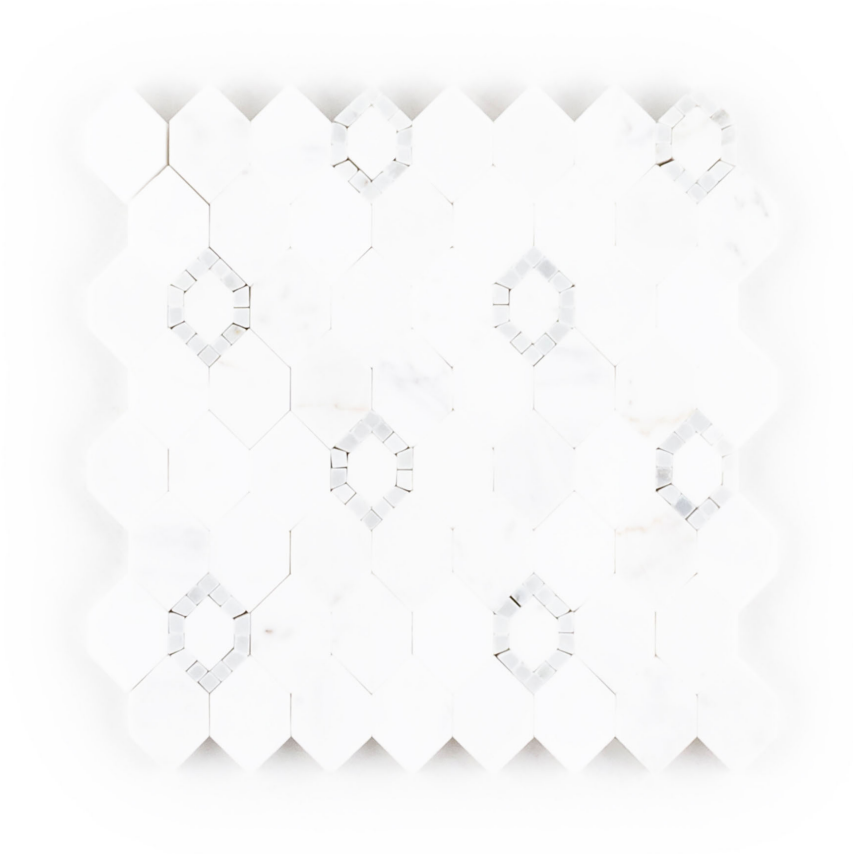

GRAMERCY

KITCHEN AND BATH

PRODUCT

DAFFODIL GREY MOSAIC

Mosaic and Decorative Tile | 8"x8" | Marble

DETAILS

ROOM SCENES

TECHNICAL DATA

CODE: RVHA098
NAME: Daffodil Grey Mosaic
SERIES: Hamptons Collection
SIZE: 8"x8"
LOOK: Multi-Look Mosaics
FAMILY: Mosaic and Decorative Tile
SHADE VARIATION: V3
STYLE: Contemporary
SUITABLE FOR: Backsplash, Indoor
TYPOLOGY: Marble
TYPE OF PIECE: Mosaic
USE: Floor and Wall