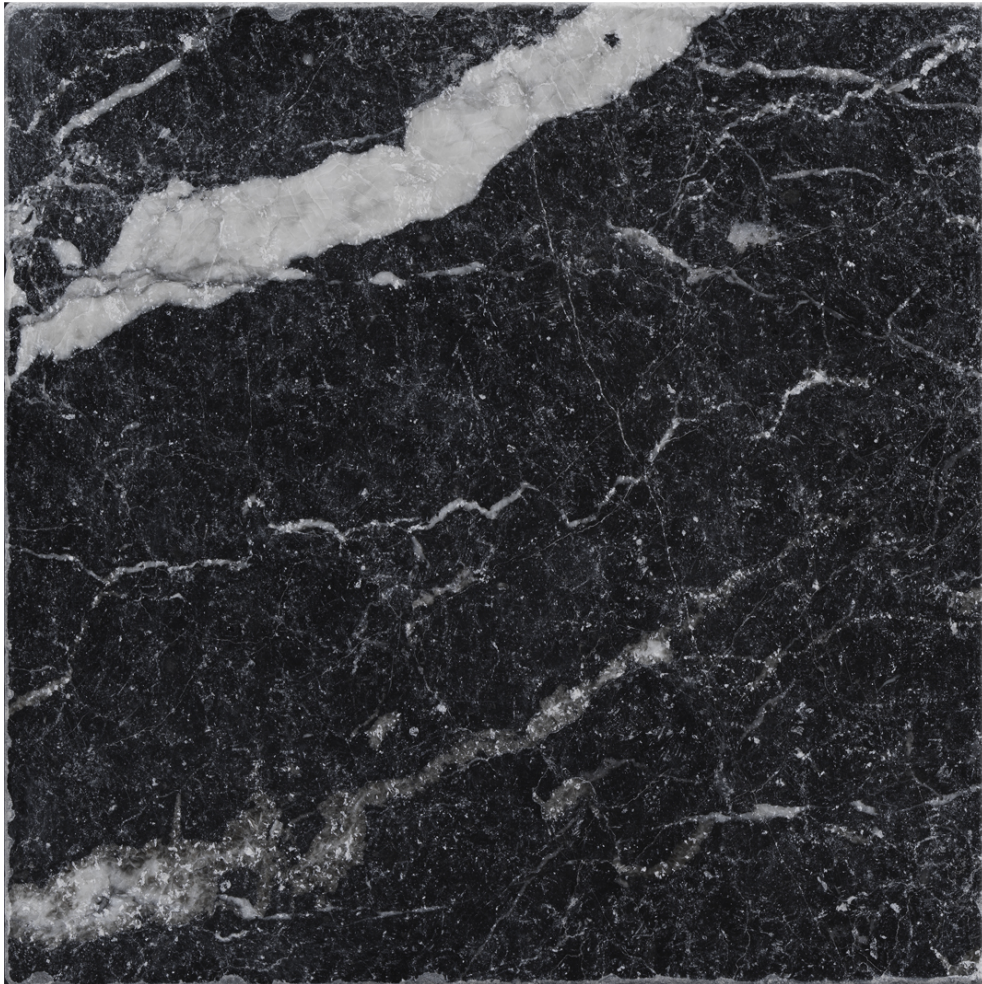

### OBSESSION 10X10 NERO

---

Tile | 10"x10" | Glazed Porcelain

ROOM SCENES

**TECHNICAL DATA**

CODE: QUOB-NE-3  
NAME: Obsession 10x10 Nero  
SERIES: Obsession  
SIZE: 10"x10"  
FINISH: Matt  
LOOK: Marble Look  
BREAKING STRENGTH (APH):  $\geq 1300$  N  
CHEMICAL RESISTANCE (APH): GA GLA GHA  
DCOF (APH):  $> 0.42$   
FAMILY: Tile  
FROST RESISTANCE: Yes  
MOHS (APH): 6  
PEI: 3  
R VALUE (APH): R9  
SHADE VARIATION: V1  
STAIN RESISTANCE (APH): 5  
STYLE: Classic  
SUITABLE FOR: Backsplash|Indoor|Shower  
TYPOLOGY: Glazed Porcelain  
THICKNESS (APH): 9 mm  
TYPE OF PIECE: Field Tile  
USE: Floor and Wall  
NOTES: 22 graphic variations