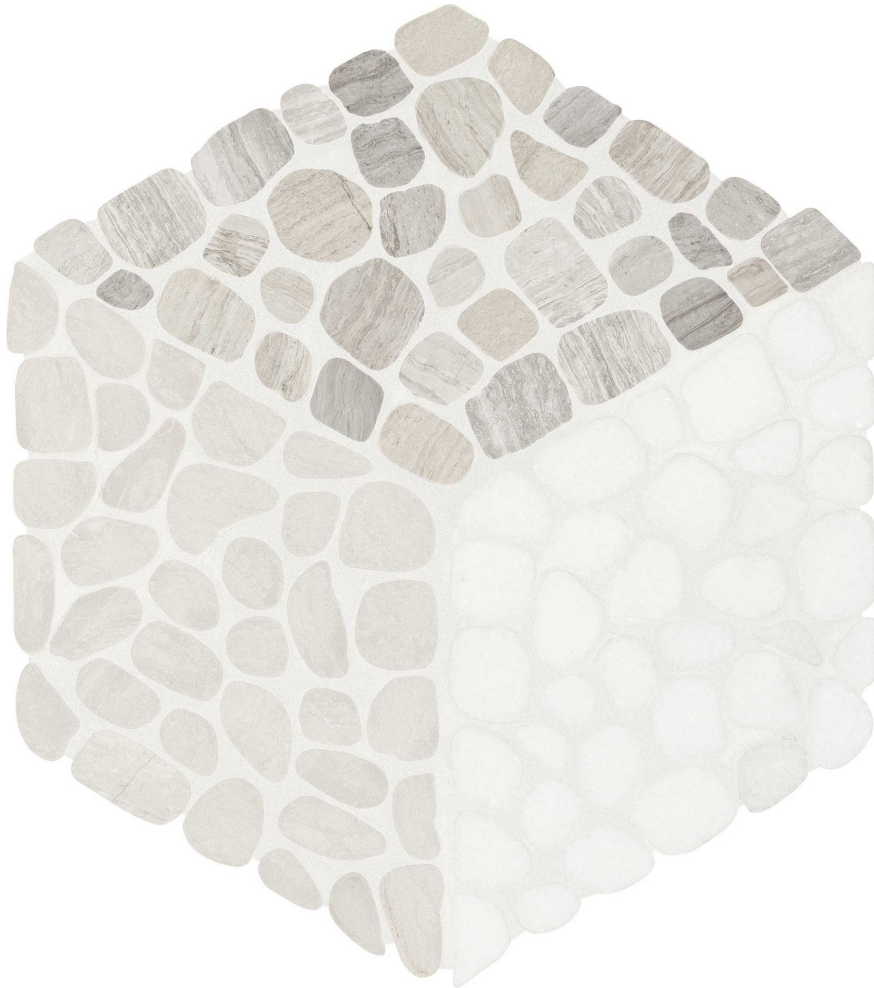

### CABANA HORIZON NODE PEBBLE

---

Stone | 10.2"x11.8" | Natural Stone

**TECHNICAL DATA**

CODE: AS5001-04520

NAME: Cabana Horizon Node Pebble

SERIES: Cabana

SIZE: 10.2"×11.8"

FINISH: Tumbled

FAMILY: Stone

SUITABLE FOR: Indoor|Shower

TPOLOGY: Natural Stone

TYPE OF PIECE: Mosaic

USE: Floor and Wall

NOTES: Mosaic sheet sizes are nominal and may vary slightly due to standard manufacturing tolerances.