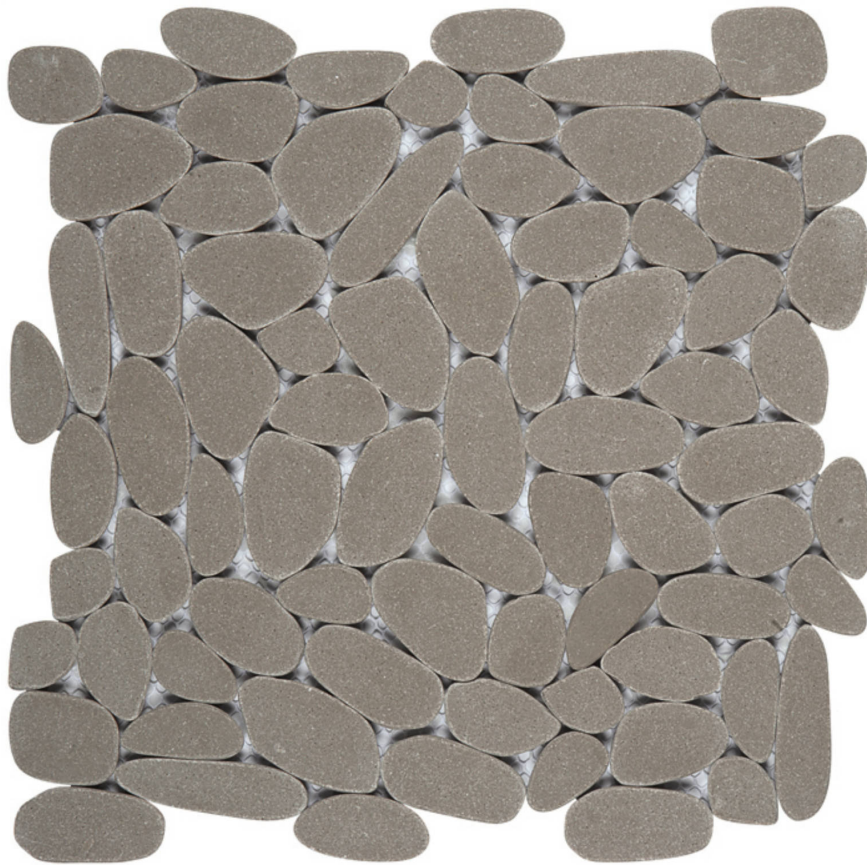

### LIGHT GREY SLICED RECONSTITUTED PEBBLE INTERLOCKING MOSAIC

---

Mosaic and Decorative Tile | 12"x12" | Natural Stone

**TECHNICAL DATA**

**CODE:** RVCHAWP030  
**NAME:** Light Grey Sliced Reconstituted Pebble Interlocking Mosaic  
**SERIES:** Chelsea Collection  
**SIZE:** 12"x12"  
**LOOK:** Multi-Look Mosaics  
**FAMILY:** Mosaic and Decorative Tile  
**SUITABLE FOR:** Backsplash, Indoor  
**TPOLOGY:** Natural Stone  
**TYPE OF PIECE:** Mosaic  
**USE:** Floor and Wall