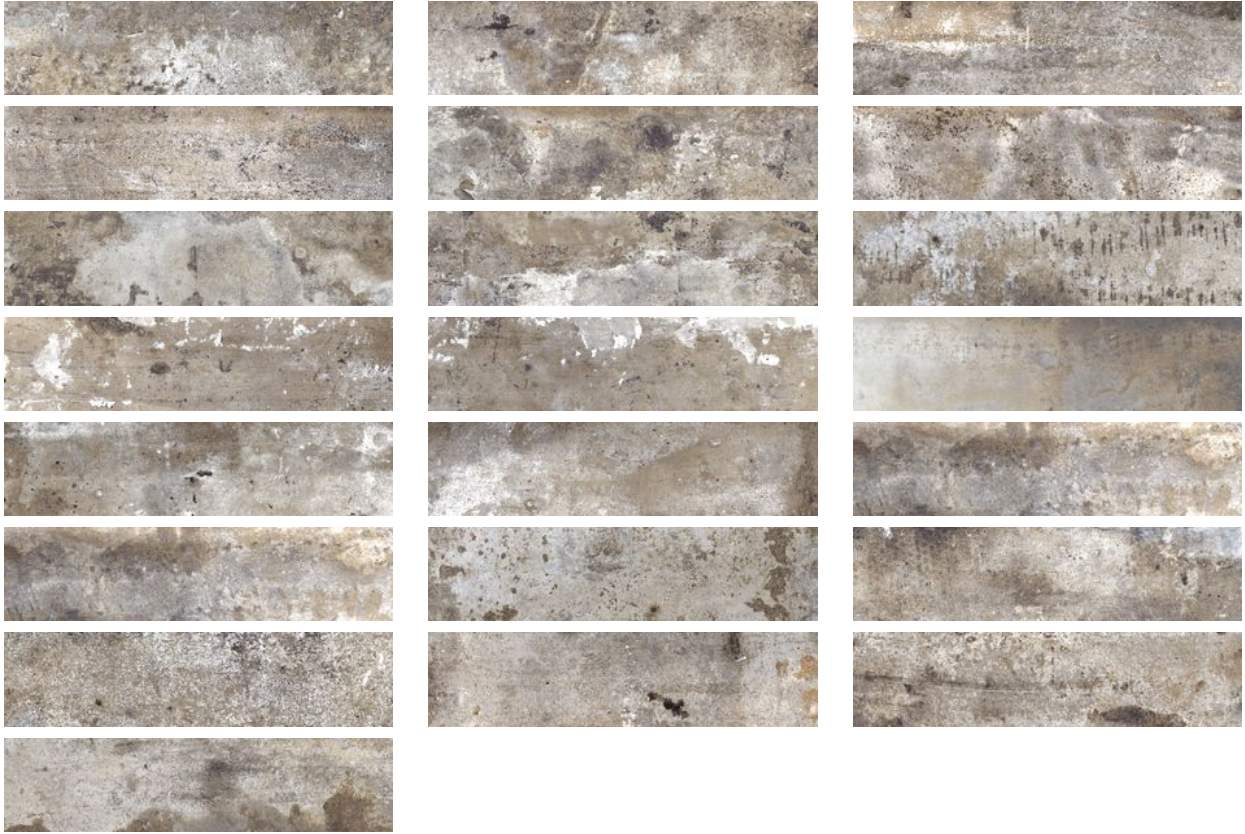

GRAMERCY

KITCHEN AND BATH

PRODUCT
BRIX 2X10 MUD

Tile | 2"x10" | Glazed Porcelain

GRAPHIC VARIETY

ROOM SCENES

TECHNICAL DATA

CODE: QUBX-MD-1

NAME: Brix 2x10 Mud

SERIES: Brix

SIZE: 2"x10"

FINISH: Natural

LOOK: Brick Look

FAMILY: Tile

FROST RESISTANCE: Yes

PEI: 4

SHADE VARIATION: V4

STYLE: Rustic

SUITABLE FOR: Indoor|Shower|Backsplash|Outdoor

TPOLOGY: Glazed Porcelain

THICKNESS (APH): 10 mm

TYPE OF PIECE: Field Tile

USE: Floor and Wall

NOTES: The manufacturer of this tile states that it must be set with a 1CM (approx 3/8") grout joint. This is figured in the sf coverage of the tile. The carton with the correct grout joint covers 6.24 sf.