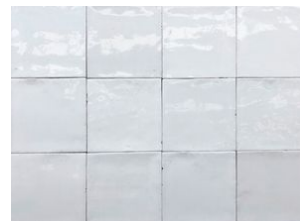

Morocco White 5x5
5"x5" | Porcelain

Morocco Blue 5x5
5"x5" | Porcelain