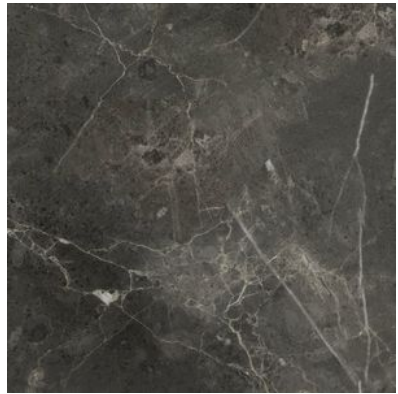

### FLORENCE 13X13F CARBON MATTE

---

Tile | 13"x13" | Glazed Porcelain

**GRAPHIC VARIETY**

**TECHNICAL DATA**

CODE: QUFC-CA-1  
NAME: Florence 13X13F Carbon Matte  
SERIES: Florence  
SIZE: 13"x13"  
FINISH: Matt  
LOOK: Marble Look  
BREAKING STRENGTH (APH): >350 - >1600  
CHEMICAL RESISTANCE (APH): CLASS A  
DCOF (APH): MATTE  $\geq 0.60$   
FAMILY: Tile  
FROST RESISTANCE: Yes  
PEI: 4  
R VALUE (APH): MATTE R10  
SHADE VARIATION: V3  
STAIN RESISTANCE (APH): CLASS A & 5  
STYLE: Contemporary  
SUITABLE FOR: Indoor, Outdoor, Pool, Backsplash, Shower  
TYPOLOGY: Glazed Porcelain  
THICKNESS (APH): 7.6 mm  
TYPE OF PIECE: Field Tile  
USE: Floor and Wall