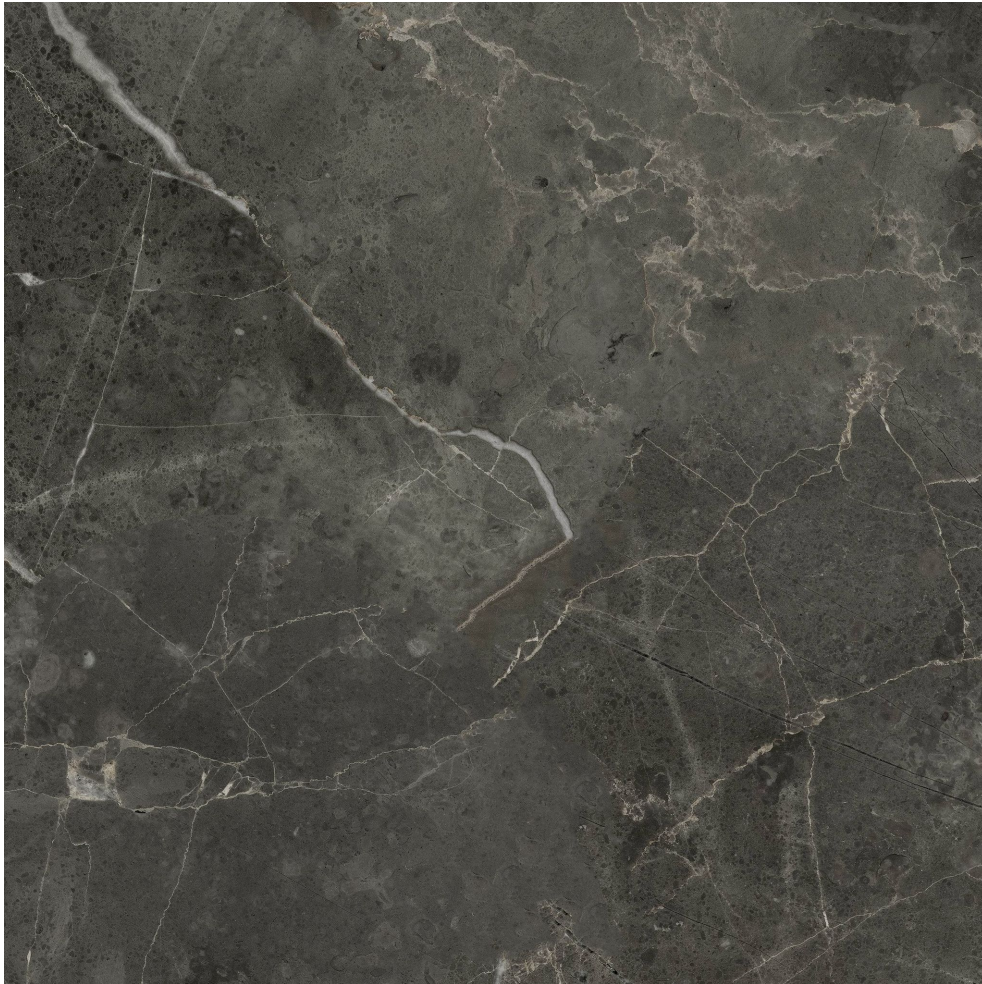

### FLORENCE 13X13F CARBON MATTE

---

Tile | 13"x13" | Glazed Porcelain

**GRAPHIC VARIETY**

**TECHNICAL DATA**

CODE: QUFC-CA-1  
NAME: Florence 13X13F Carbon Matte  
SERIES: Florence  
SIZE: 13"x13"  
FINISH: Matt  
LOOK: Marble Look  
BREAKING STRENGTH (APH): >350 - >1600  
CHEMICAL RESISTANCE (APH): CLASS A  
DCOF (APH): MATTE  $\geq 0.60$   
FAMILY: Tile  
FROST RESISTANCE: Yes  
PEI: 4  
R VALUE (APH): MATTE R10  
SHADE VARIATION: V3  
STAIN RESISTANCE (APH): CLASS A & 5  
STYLE: Contemporary  
SUITABLE FOR: Indoor, Outdoor, Pool, Backsplash, Shower  
TYPOLOGY: Glazed Porcelain  
THICKNESS (APH): 7.6 mm  
TYPE OF PIECE: Field Tile  
USE: Floor and Wall