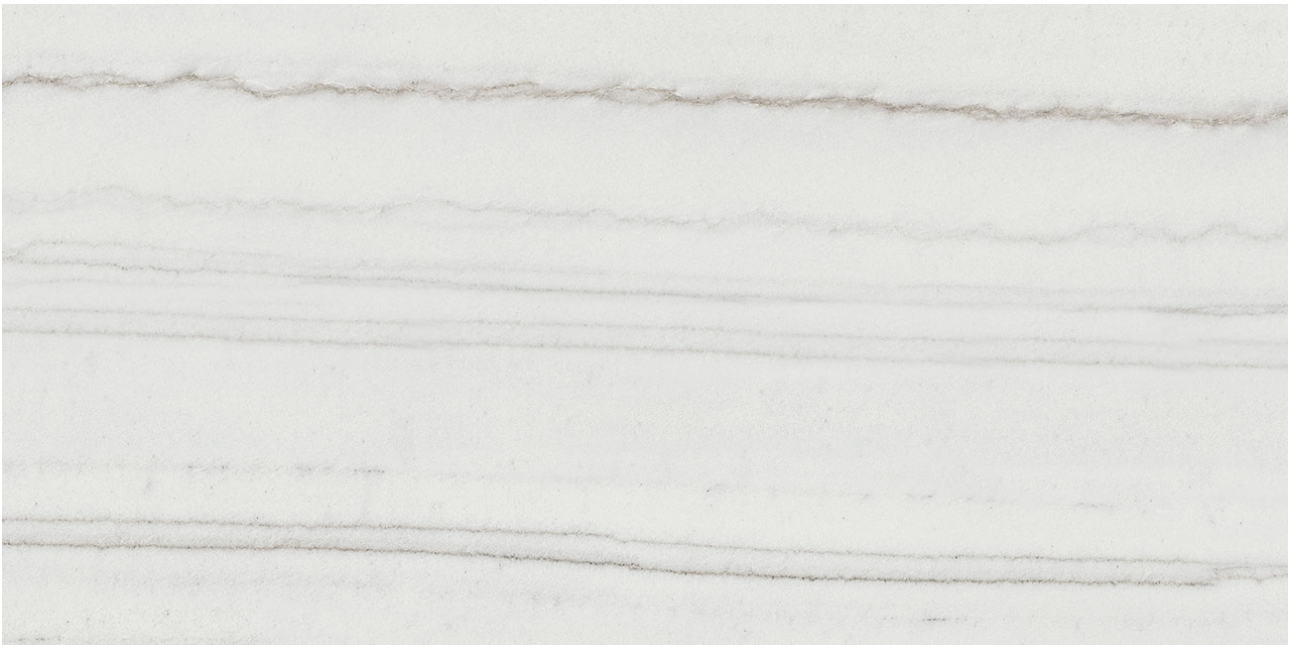

GRAMERCY

KITCHEN AND BATH

PRODUCT

ROYAL STONWORKS 12X24 TUSCAN WHITE VEIN HONED

Tile | 12"x24" | Porcelain

TECHNICAL DATA

CODE: QUSW-TW-5H

NAME: Royal Stoneworks 12X24 Tuscan White Vein Honed

SERIES: Royal Stoneworks

SIZE: 12"x24"

FINISH: Honed

LOOK: Stone Look

EDGE: Rectified

FAMILY: Tile

FROST RESISTANCE: Yes

STYLE: Contemporary